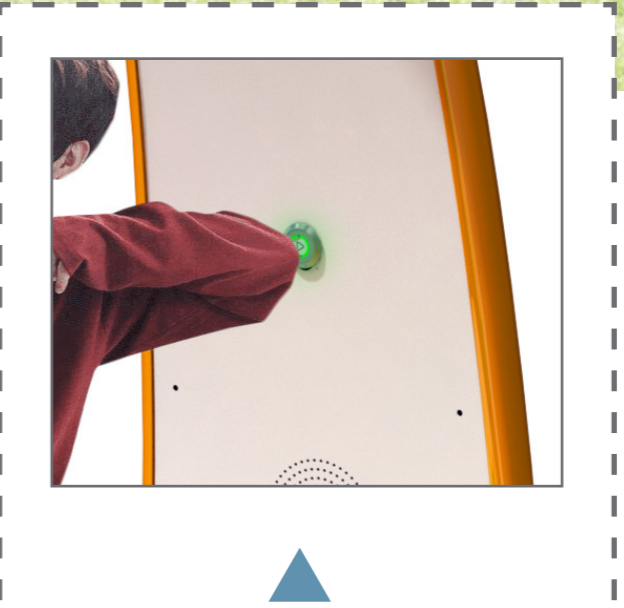

Our interactives lend themselves excellently for social distant play with very low sanitizing needed. Our interactives are accessible to all with low injury potential. On the interactive dance arch, Sona, and many of our other interactives, you can initiate play with the press of your elbow. Just look at how the Sutu allows touch-free play.

**Fun fact:** In the Netherlands and Germany, almost all interactives already remind people 'to not forget to wash their hands after playing' in their welcome message.

Our technology affects not only the user but also the operator. Our remote control tool My Yalp allows you to do a large part of your maintenance remotely without requiring your crews to physically go on-site as well as offering great insights into how the site is performing by looking at the play statistics. We can even see that more playgrounds are opening up again, children and grown-ups are starting to re-discover the fun of playing outside.

Just an **elbow press** to start the game!

**ACTIVE**

**FUN**

**OUTDOOR**