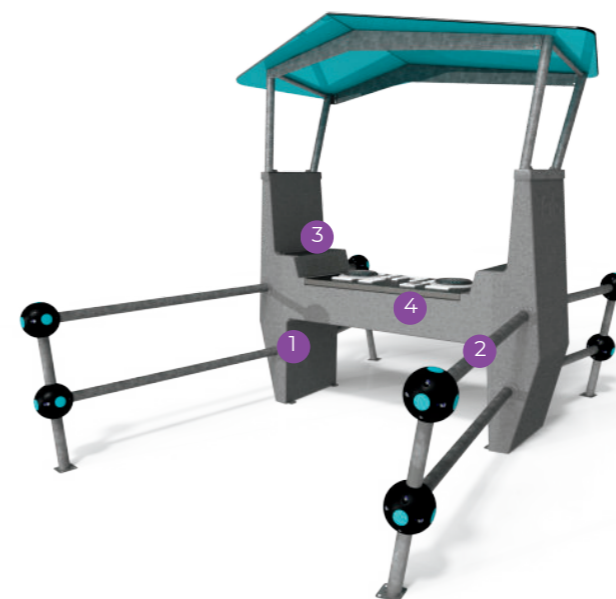

Fono YA3702

Lappset Fono

With Fono, you can create a destination for people to connect and move to the beat! It's an innovative solution that creates cool, fun places to hang out in public areas, resorts or even family entertainment areas. And it's not just about listening - Fono sparks movement by giving people extraordinary and out-of-the-box ways to enjoy the music.

Musicians can unleash their inner DJ and join the elite ranks with Fono – an interactive DJ booth that makes it easy to explore creative beats! This innovative device allows you to directly transfer music from your smartphone to its platform,

where aspiring stars can mix and edit like a pro. With classic sound effects included for extra flair, this is sure to be a hit with anyone who wants their musical identity heard!

The Fono is always in-the-know, thanks to the newest generation of music lovers bringing their sounds straight from their pockets! No smartphone? Not a big deal - we make sure that our preloaded tracks will give you something unexpected and totally fresh. Let's get mixing!

© Lappset Group Ltd 2023. All rights reserved