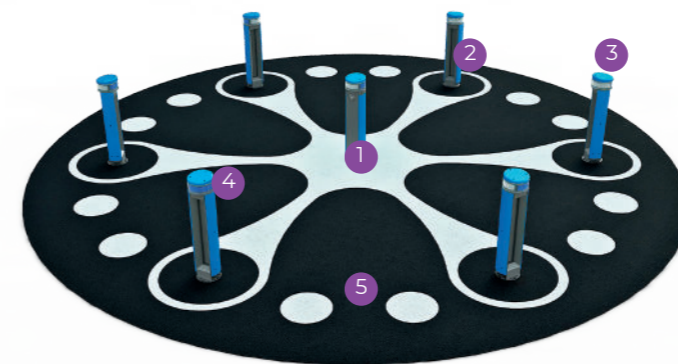

Lappset Memo

With Memo, playground fun has been taken to the next level! This amazing interactive playset offers players an exciting gaming experience that is both stimulating and educational. The Memo is pedagogically valuable playground equipment that challenges children and young people. It has various educational games at its disposal so children can learn while having fun!

Featuring seven pillars equipped with 360° LED touch screens showing minimalistic arcade-like visuals, this modern equipment can be used indoors or outdoors for hours of entertaining exploration.

Plus, its games have hidden benefits like encouraging social skills such as teamwork and supporting healthier habits by assessing physical movements - perfect for all ages!

Children love exploring and playing, so it's no surprise that Memo has become such a hit. It's perfect for schools and kindergartens but also family entertainment locations, retail stores, and municipalities.

Visit www.lappset.com to read more about the Memo possibilities with the Lappset Outdoor Classroom.