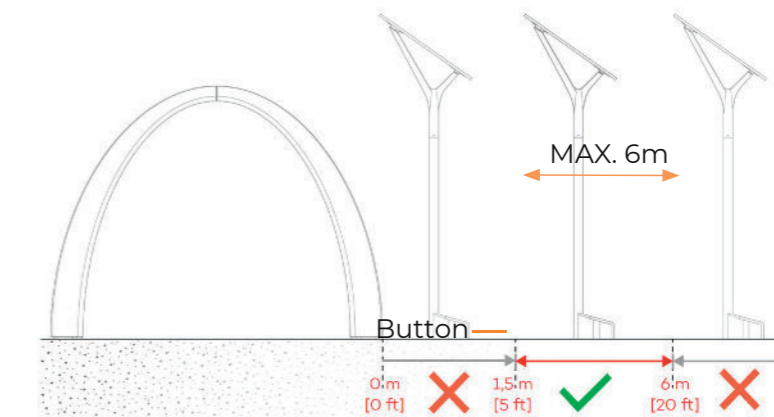

Distance to the interactive device

The best features

- ✓ Network independent solution for your interactive sports and play equipment
- ✓ It's free! Once the Lappset Solar is installed, the costs are zero, thanks to the sun
- ✓ Online battery control through the My Yalp platform
- ✓ It's safe! Only low voltage is used
- ✓ Turnkey: no questions about who arranges the necessary electricity
- ✓ Easy installation: less digging and less cable

© Lappset Group Ltd 2023. All rights reserved