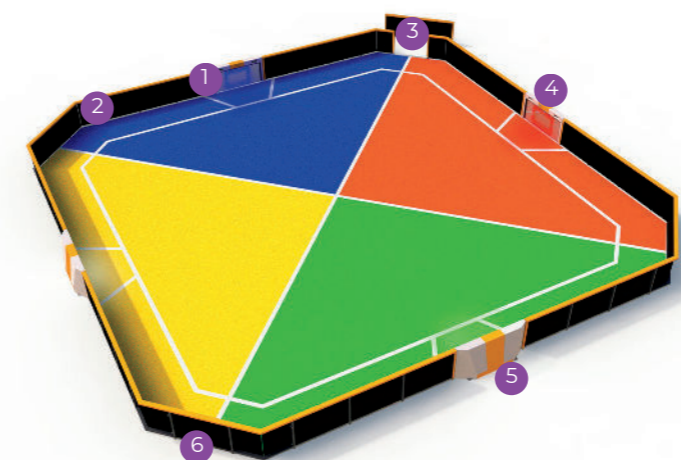

Lappset Toro

With the Toro, players and athletes are in for a treat! This colorful interactive sports arena offers an intense game that keeps everyone on their toes. The compact space creates plenty of contact with the ball, and sloping corners plus four goals per side keep each player engaged from start to finish. We designed it specifically to challenge athletes while still having fun - because who says training can't be enjoyable too?

With fast-paced action, tactical plays, and reactive skills required, there's no doubt you'll leave every playing session feeling like your physical ability has been pushed further than ever before.

The Toro sports arena is perfect for municipalities, sports facilities, schools, family entertainment centers - and more!

Take your classic sports field, arena, or playground to the next level with Toro! It'll transform any area into an intense experience with just four interactive goals. So energize your game space in a flash - perfect for those looking to add something special without taking up too much space. Get ready for maximum engagement!