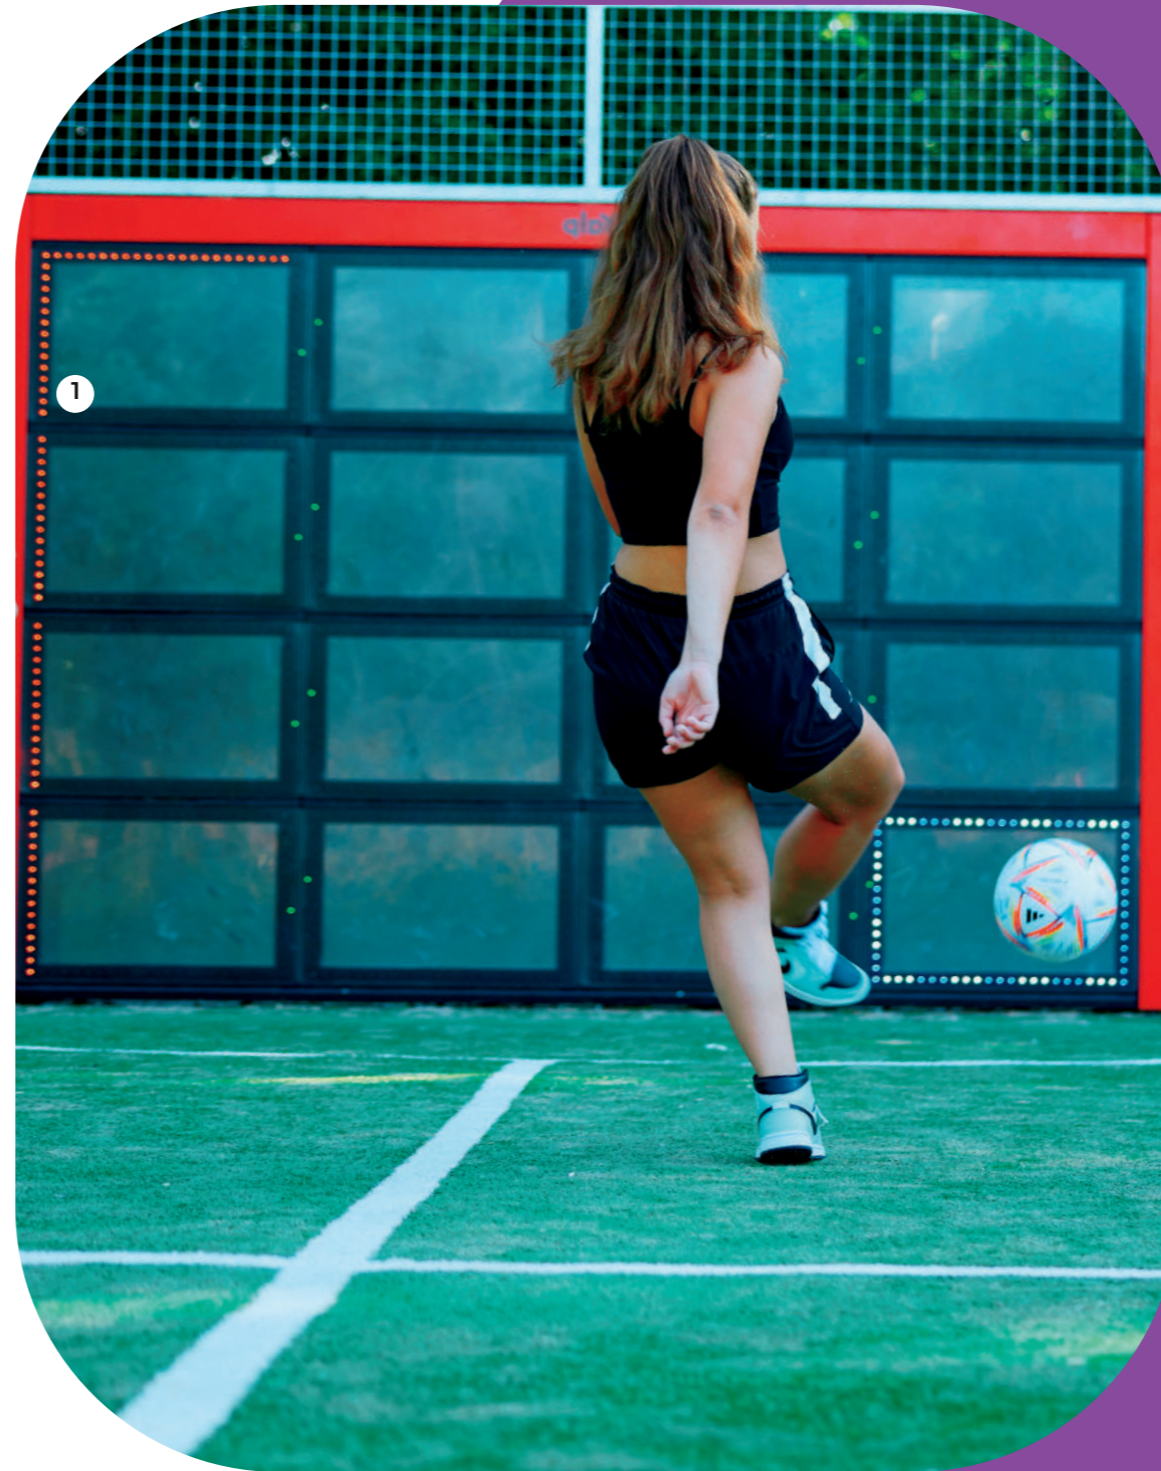

At Lappset, we believe interactive play transcends boundaries—providing an ideal interface between the digital and physical world. No matter your nationality, language preference, or user needs, our inclusive and intuitive gaming solutions extend a universal invitation to explore while adapting levels of difficulty for any individual player's ability. We merge the digital and physical realms through play to provide exciting challenges with real-world rewards! If that wasn't enough, each product is designed with green power technology, which makes it easy to fit into virtually any location! We are proud to offer outdoor learning experiences filled with imagination, fun & adventure - guaranteeing unforgettable moments at every age level.

Our playgrounds redefine inclusion — providing all users with an equal opportunity to challenge themselves and take advantage of the excitement that play brings. With barrier-free entry for everyone, Lappset Interactive products promote movement for every heartbeat!

Our interactive playsets are:

- ✓ **Inclusive and intuitive**
- ✓ **For people of all ages and abilities**
- ✓ **Built to endure all types of weather!**
- ✓ **Interactive playsets with a green power solution**

Movement for every heartbeat

Table of contents

Interactive playsets	4
Honors and awards	8
Lappset Sona	10
Lappset Memo	12
Lappset Sutu	14
Lappset Toro	16
Lappset Fono	18
Lappset Solar	20
Yalp+	22
My Yalp	23
Design Service	25