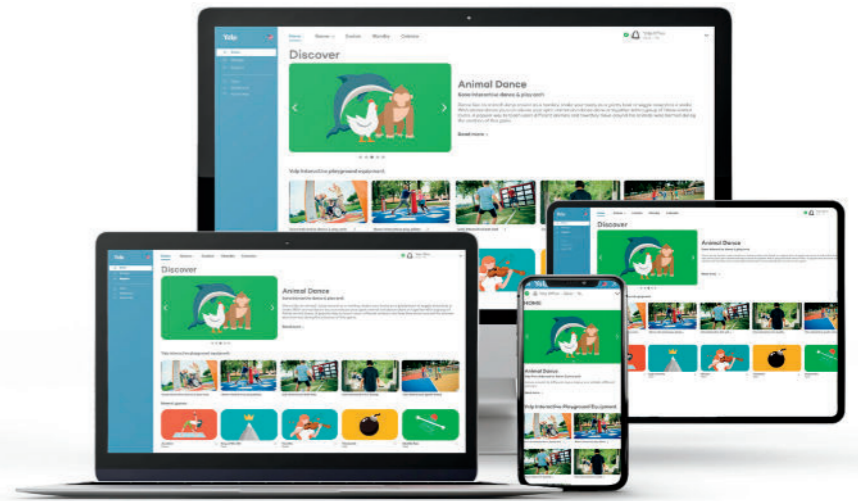

© Lappset Group Ltd 2023. All rights reserved

Yalp+

Ready to explore more possibilities with your interactive playground equipment?

Yalp+ can help! This free webapp shows products near you, teaches how to play games and allows friends and family members the chance to compete against each other. With this product, players of all ages can use Yalp+ to enhance their interactive playground and take control of their game.

Get ready for an exciting new way of playing - head over now at <https://app.yalp.com/>

© Lappset Group Ltd 2023. All rights reserved

My Yalp

With My Yalp, unlock the full potential of your interactive playsets! Our platform makes managing and finding your game content incredibly easy and intuitive so that you can get straight to playing. Plus, with our platform, you'll get a range of benefits that are sure to improve player experience - ever-evolving play experiences tailored to the needs of various users groups, data-driven insights into how best to use the products for optimum play value, and better way for operators to manage your product and make decisions backed by accurate data.

Choose any game

- ✓ Manage your product
- ✓ Remote control
- ✓ Access to advanced user statistics
- ✓ Assign multiple users
- ✓ Monitoring and service by Lappset
- ✓ Discover all the possibilities! <https://my.yalp.com>