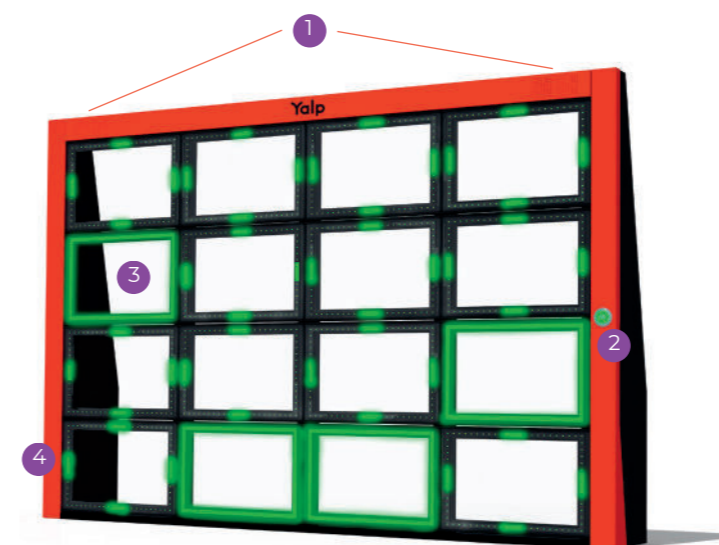

Lappset Sutu

Sutu is an interactive playset like no other, combining advanced technology with intuitive and easy-to-use game designs. The Sutu is perfect for professional athletes looking to hone their skills and for children who want a fun leisure activity. Ideal for public areas, commercial venues, or even football & sports associations looking to improve the skills of their players at any level, Sutu's extensive library offers challenging games that boost agility,

speed, and accuracy. The ball wall contains 16 illuminated LED panels powered by vibration sensors; this innovative solution gives you more than football-try tennis or handball too! Whether it's beginner-level fun or advanced challenges, everyone will love playing with Sutu - so let loose and breathe in some fresh air while having tons of fun at the same time.

© Lappset Group Ltd 2023. All rights reserved