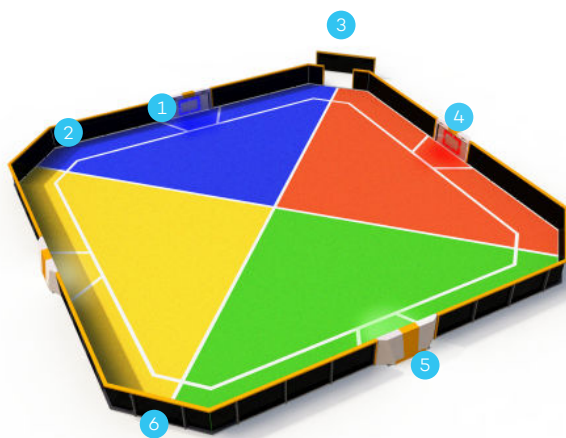

Can be tailored to suit your specific site requirements

Toro YA3805

1. 1 Choose a game at the main goal (Push and play!)
  2. 2 Fencing system (customizable)
  3. 3 Barrier-free entrance (optional)
  4. 4 Impact sensitive polycarbonate LED panels
  5. 5 Strong concrete base around the goals
  6. 6 Rounded corners to keep the ball in play for a more active game
2. ((p)) Internet connection for service, new games and updates

Lappset Toro and Its Unique Features

- **Impact-Sensitive Goals:** Toro's impact-sensitive goals can transform any area into an interactive experience, offering a special touch without occupying excessive space.
- **Dynamic Playset Design:** With four interactive goals placed along the sides of the sports arena, Toro encourages players to run freely, think tactically, and stay in constant motion, fostering a dynamic and engaging play environment.
- **Adaptability and Learning:** Players and athletes quickly adapt to new circumstances and have fun with a variety of games offered by Toro, enhancing skills in precision, tactics, fitness, reaction, and creativity. For instance, you can play Goal Switch, where you have to defend a color. After a goal is made, the position of the goal you are defending changes.
- **Accessible to All Players:** Designed to bring people outdoors, Toro motivates healthy exercise and fun. Its accessibility to all players through a barrier-free entrance and intuitive operation make it easy to understand and enjoy.
- **Variety of Games:** Toro offers a range of games with different levels and degrees of difficulty, catering to a diverse audience and ensuring a continually engaging experience.
- **Multi-Sports Arena:** Toro's design makes it suitable for various sports, offering a multi-sports arena that caters to different interests and preferences.

Explore Toro:
Scan or Click