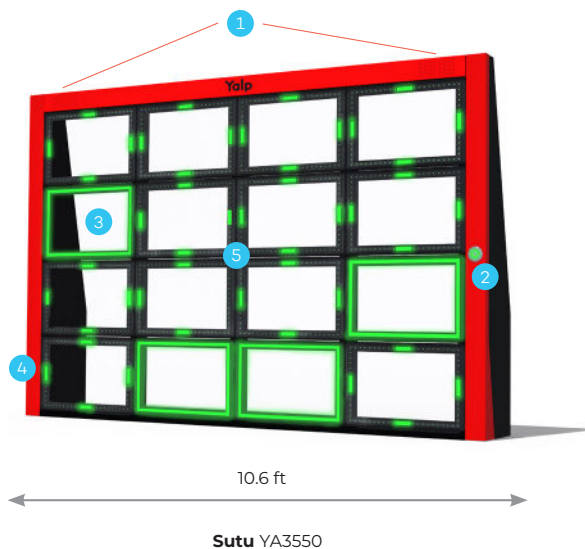

1. 1 Loudspeakers for multi-directional game feedback
  2. 2 Choose a game (Push and play!)
  3. 3 Vandalism-proof LED panels
  4. 4 Powder-coated steel construction (different colors possible)
  5. 5 Radar sensor
2. (( )) Internet connection for service, new games and updates

Lappset Sutu and Its Unique Features

- **Variety of Games:** With just a push of a button, users can choose from a wide selection of games, ranging from precision, reaction, tactics, to open-ended games, ensuring there is something enjoyable for everyone.
- **Impact-Sensitive Design:** The Sutu is designed to withstand rapid impacts from a variety of balls, including soccer, handball, or tennis. Equipped with impact-sensitive panels, the Sutu seamlessly adjusts to the impact and size of different balls, enhancing its versatility for a wide range of sports and recreational activities.
- **Speed Measurement Feature:** The Sutu has a radar that measures the speed at which the ball comes at it adding an extra layer of interactivity and feedback to the gameplay.
- **High-Intensity Workouts:** Perfect for practicing skills with high-intensity

games, the Sutu ensures that users get a great workout.

- **Versatility for Teamwork:** Beyond individual play, the Sutu encourages collaborative teamwork. Even parents and children can engage in interactive gameplay, making it a fun activity.
- **Dynamic LED Lights:** The Sutu is a unique playset that immediately catches your attention with its vibrant LED lights. Even in idle mode, the lights move or display the time of the day.

Explore Sutu:
Scan or Click