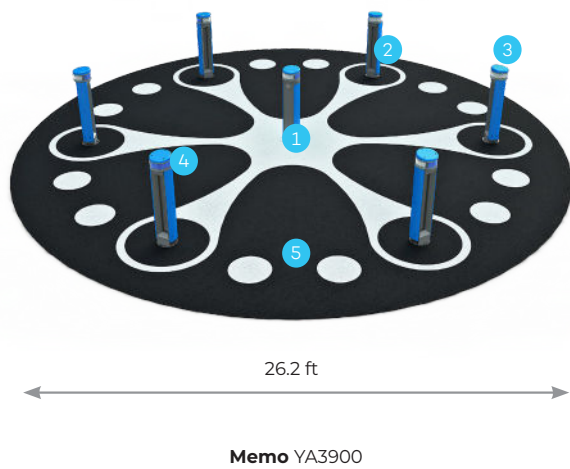

1. 1 Choose a game at the main pillar (Push and play!)
  2. 2 Powder-coated stainless steel construction
  3. 3 6 play columns in a circle of 8m/20ft diameter
  4. 4 360-degree touch screen
  5. 5 Playing surface (customizable & optional)
2. «» Internet connection for service, new games and updates

Lappset Memo and Its Unique Features

- **Interaction Design:** The Memo features a distinctive design with seven pillars, placing the main computer at the center and controlling six surrounding pillars, providing a unique and engaging interactive experience.
- **User-Friendly Interface:** The play button on the main pillar can be pressed to choose among the 50 interactive and playful games. (The selection is continuously growing.)
- **Gaming Variety:** Memo stands out with its extensive collection of games, including educational games covering subjects like math, science, language, and more, providing a rich learning experience. Memo also offers active games such as Tag, Switch and storytelling games, encouraging physical activity and emotional

expression in addition to learning.

- **Interactive Gameplay:** With the main pillar guiding the way, players can explore the game by using the surrounding pillars to interact with the Memo. The Memo reacts based on player actions, creating back-and-forth interaction.
- **Holistic Learning Approach:** Memo integrates physical activity with educational games, aligning with studies that suggest a more effective learning experience when the body and mind are active, enhancing retention and engagement.

Explore Memo:
Scan or Click