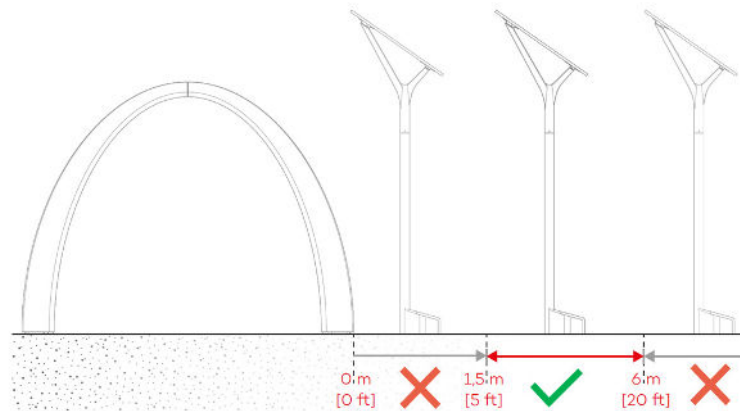

Distance to the interactive device

The best features

- ✓ Off-the-grid solution. Save both time and money during installation – no extensive cable work required.
- ✓ Once The Lappset Solar is set up, your product runs on solar power, eliminating the need for ongoing energy expenses.
- ✓ Effortlessly manage your system's battery online through our online platforms.
- ✓ Safety first! The system operates on low voltage.
- ✓ Turnkey convenience: no need to worry about arranging necessary electricity.
- ✓ Simplified installation: less digging, fewer cables.