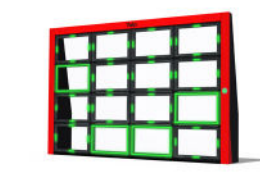

Various Game Types Available

Lappset Sona
YA3500

- Imagination
- Brains
- Fitness
- Reaction
- Music

Lappset Luna
YA3400

- Imagination
- Brains
- Fitness
- Reaction
- Music

Lappset Memo
YA3900

- Language
- Brains
- Fitness
- Creativity
- Maths