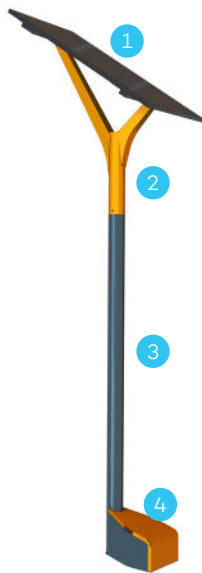

Lappset Solar

Introducing The Lappset Solar – a practical and green energy solution to power the Lappset Interactive playset, even in remote locations where mains power is hard to realize, ensuring they stay active even in long winters. The solar post's design powers interactive activities, and by using Eco Mode, you can extend playtime while conserving energy throughout the winter season.

Our commitment to sustainability is evident in The Lappset Solar, offering families a way to gather while minimizing their carbon footprint.

Solar
YA3200