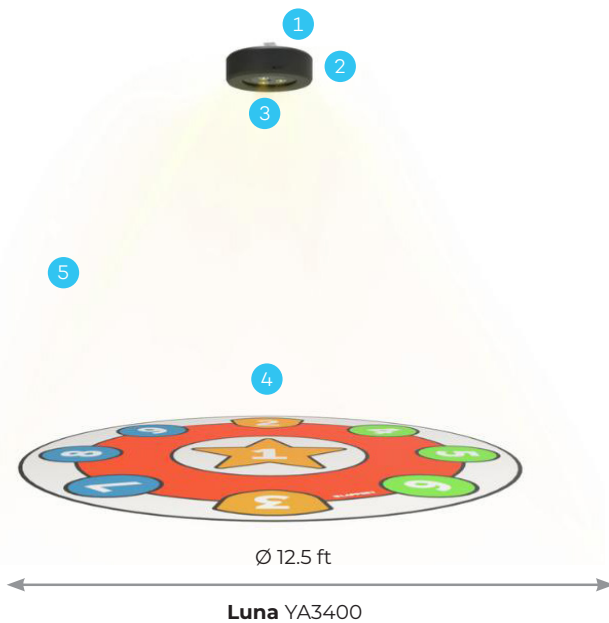

- 1 Several standardized mounting options for any indoor solution
- 2 Electronics safely tucked inside the enclosure
- 3 Light spots and activity sensor above the play floor
- 4 Open play space, durable and easy to access
- 5 No button! Activate a game by stepping on the floor
- Internet connection for service, new games and updates

Lappset Luna and Its Unique Features

- **Motion Detection Technology:** Luna operates through a motion detection sensor, responding to movements below it.
- **Game Variety and Engagement:** Luna offers a diverse range of games, from educational to imaginative, enhancing engagement through activities like dancing and movement.
- **Multigenerational Play:** Suitable for all ages, from toddlers to seniors, Luna encourages multigenerational play, creating a shared and enjoyable experience for different age groups.
- **Inclusive Design:** Luna is designed to be inclusive with a barrier free entrance, ensuring easy access for users of all abilities. The pace of the games can also be adjusted to meet the needs of users, accommodating various skill levels and preferences.

- **Unique Interaction Method:** Luna doesn't project images on the floor like projector-based systems. Instead, it relies on voice commands, creating a face-to-face interaction and an immersive gaming experience.
- **Flexible Placement Options:** Luna can be placed anywhere without needing a dark area, providing flexibility in choosing its location while still offering the option for a darker setting if desired.

Explore Luna:
Scan or Click