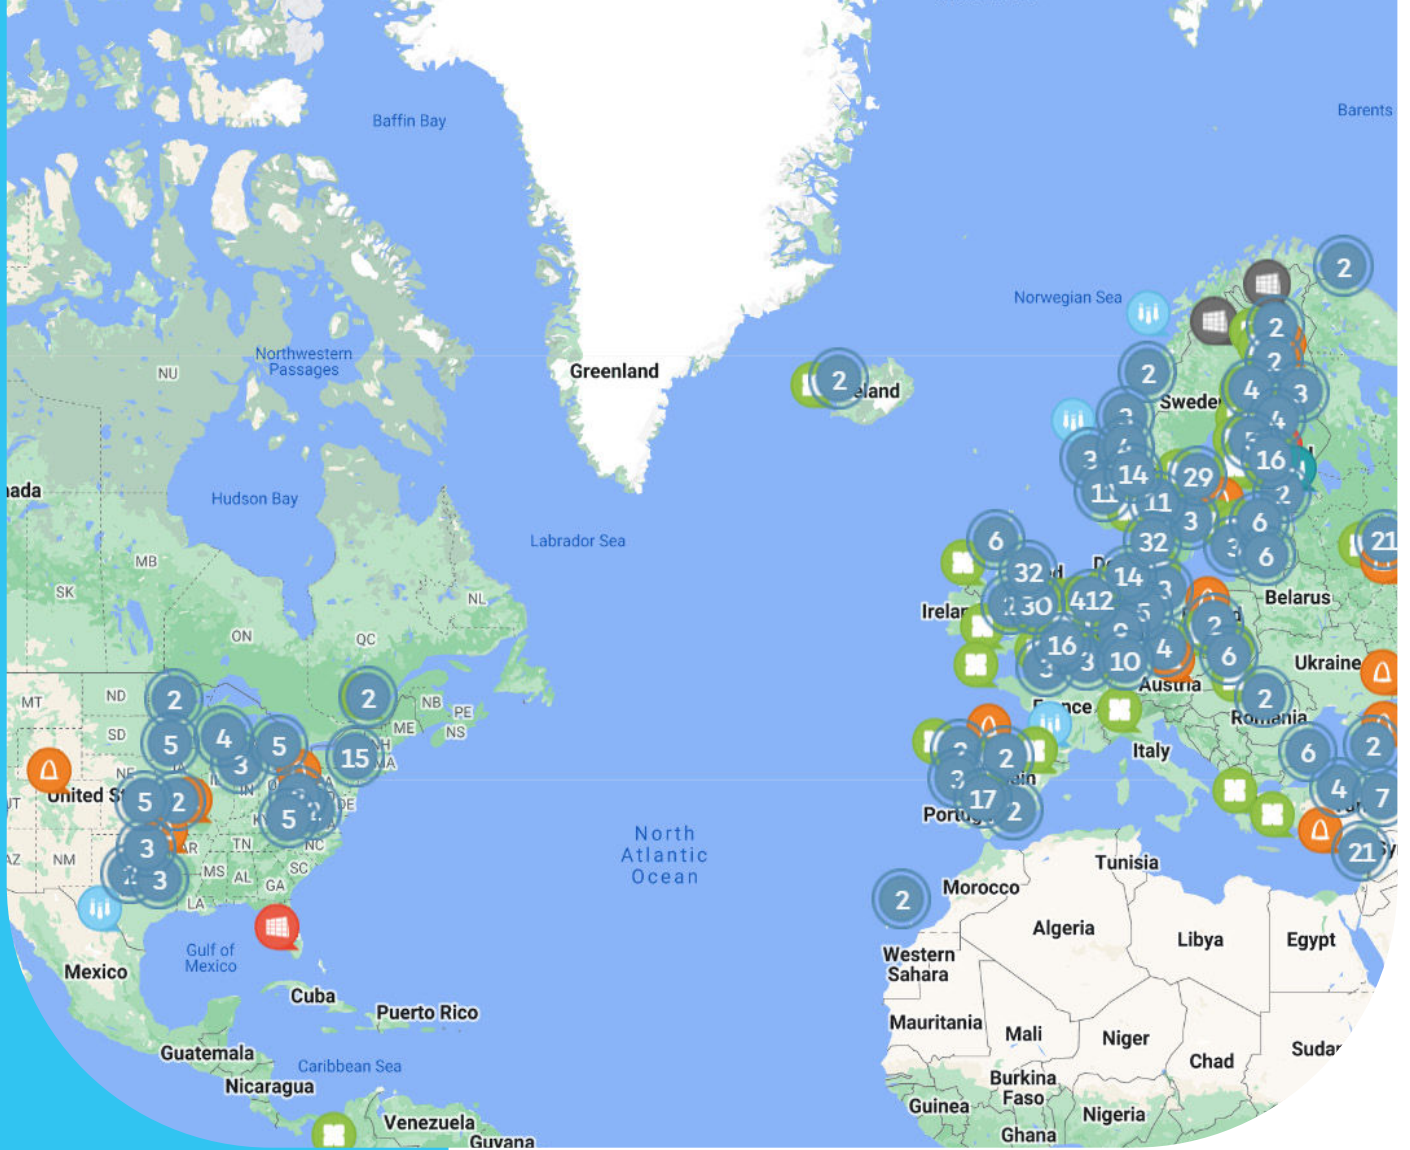

Interactive playsets – play that encourages exploration

Is the play industry keeping pace with innovation? In the era of digital dominance, we're not merely asking the question—we're reshaping the very landscape of play.

Through the use of innovative technology, we have created play concepts that add play value to the playground—building a bridge between gaming and outdoor play using the best of two worlds.

In 2007, we began integrating positive aspects of video gaming into traditional playgrounds to invite everyone

to socialize, have fun, and be active together. The result: over 1200 interactive playgrounds worldwide, utilized daily.

Our internet-connected products offer various advantages:

- The ability to remotely control settings
- Access to play statistics
- Remote maintenance capabilities
- A continuous supply of new games to keep the playground fresh and exciting.