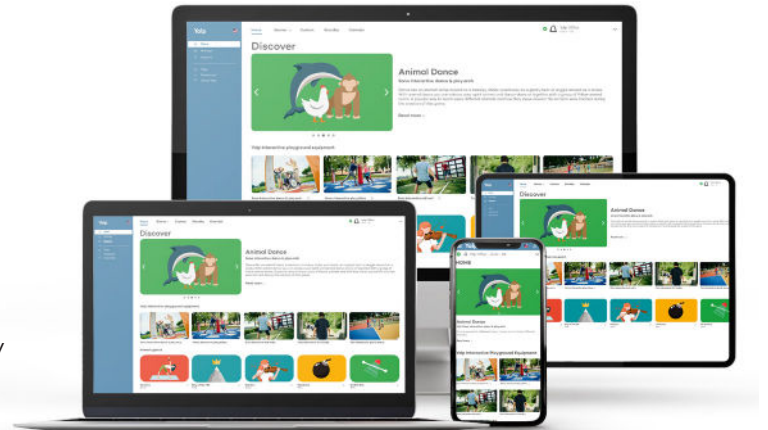

Our Online Platform

With our online platform you can unlock the full potential of your interactive playsets! Our platform makes managing and finding your game content incredibly easy and intuitive so that you can get straight to playing. Plus, with our platform, you'll get a range of benefits that are sure to improve player experience - ever-evolving play experiences tailored to the needs of various users groups, data-driven insights into how best to use the products for optimum play value, and a better way for operators to manage your product and make decisions backed by accurate data.