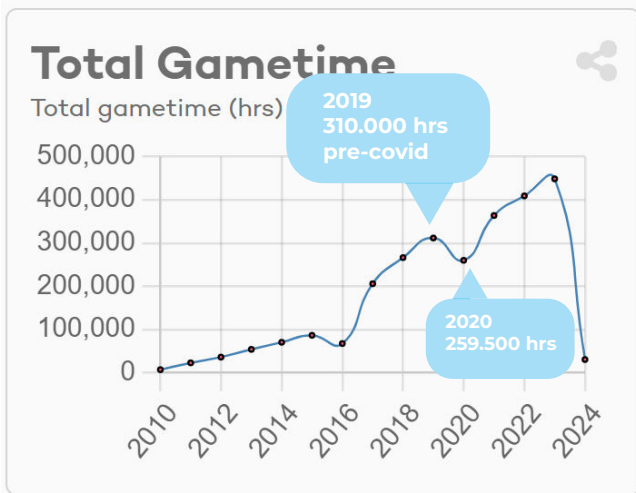

COVID lockdown “play dip”

Lappset Interactive's effectiveness stems from its online connection, serving as a vital information hub in the digital era. Online Platforms play a pivotal role in collecting essential data on our products, capturing insights into popular games and daily usage hours.

This capability lets us stay attuned to our players' behavior in the dynamically evolving world and make necessary adjustments. The image on the left illustrates a comprehensive overview of worldwide gameplay time. In 2020, we observed a decline in play hours, followed by a remarkable surge post-COVID.

Scan or click to watch TEDx Future of outdoor playgrounds | Rob Tuitert