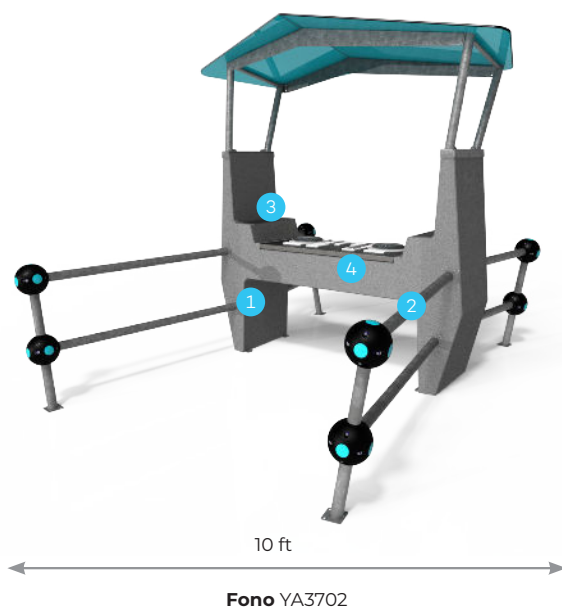

1. 1 High-class concrete base
  2. 2 Chill tubes to hang out with friends
  3. 3 Loudspeakers, covered with a stainless steel grille
  4. 4 DJ mixing desk with real turning discs
2. ((p)) Internet connection for service, new games and updates

Lappset Fono and Its Unique Features

- **Professional-Grade Mixing:** Designed in collaboration with DJ's, the Fono is a creative mixing console. It also features inward-facing speakers, directing the sound towards users and minimizing noise pollution, creating a more immersive and enjoyable experience without disturbing the surroundings.
- **Versatile Mixing Features:** The Fono has two sound amplifying pads where you can place your cell phone, providing users with the ability to mix multiple songs together and create a personalized experience. It provides innovative mixing options, such as Filter (alternately filtering out high and low tones), Loop (recording and repeating 10 seconds of music), Scratch (creating a scratching sound by moving the discs back and forth), Delay (creating a repeat with a small delay), and Crossfader (letting two

songs overflow into each other).

- **Social Gathering Spot:** The Fono serves as a positive gathering spot for young people seeking socialization. It offers a space for chatting, hanging out, exercising, and expressing creativity.
- **Excellent For Various Locations:** The Fono is suitable for various locations, including skate parks, outdoor fitness areas, high schools, and unconventional spots like train stations, making it adaptable to different environments.

Explore Fono:
Scan or Click