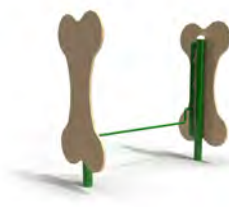

**AGILITY**

**ADVENTURE PEAK**  
123" L x 17" W x 71" H  
130 lbs

**HOOP JUMP**  
54" W x 62" H  
55 lbs

**ADJUSTABLE JUMP**  
37" L x 26" W x 11" H  
51 lbs

**TUNNEL RUN**  
43" L x 33" W x 41" H  
90 lbs

**AGILITY**  
Progressively Challenging

**STEPPING RISER**  
78" L x 12" W x 15" H  
57 lbs

**STEPPING CLUSTER**  
115" L x 15" H  
77 lbs

**RAMP AND STEP**  
163" L x 25" W x 45" H  
189 lbs

**SKY CROSSING**  
210" L x 17" W x 31" H  
194 lbs