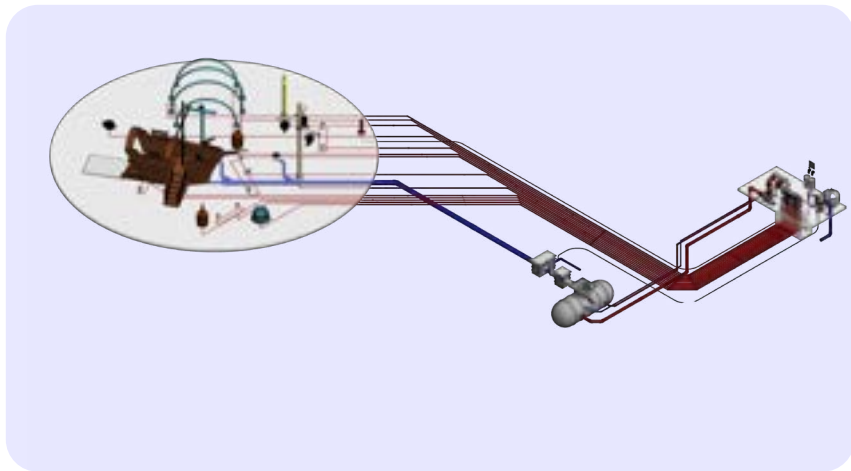

Surface Sprays

Always a big hit with younger children, our surface sprays come in a variety of nozzle shapes that gush and jump out of the ground. By adding LED lighting, you can create a truly magical effect.

Lights

Add a low-cost LED light to our surface sprays creates a truly magical environment, night or day.

For the Little Ones

The low profile of our surface sprays make them an ideal option for younger patrons

Design Assistance

Rain Drop offers a full line of support documentation. Feature cut sheets, specifications, layout drawings, equipment details and operation manuals are all available to help your project run smoothly.