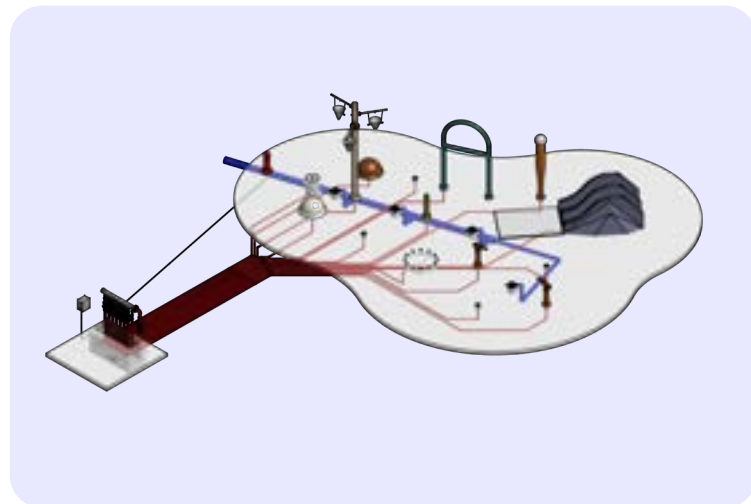

Surface Sprays

Always a big hit with younger children, our surface sprays come in a variety of nozzle shapes that gush and jump out of the ground. By adding LED lighting, you can create a truly magical effect.

Lights

Add a low-cost LED light to our surface sprays creates a truly magical environment, night or day.

For the Little Ones

The low profile of our surface sprays make them an ideal option for younger patrons

Design Assistance

Rain Drop offers a full line of support documentation. Feature cut sheets, specifications, layout drawings, equipment details and operation manuals are all available to help your project run smoothly.