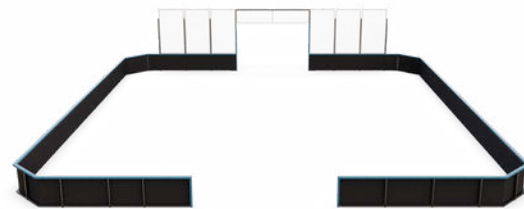

290356

Sutur Plaza XL, HPL boarding

290355

Sutur Plaza L, HPL boarding

Lappset Sutur Plaza L, with HPL low boarding and grid high fence, size 10,7 m x 12 m (35' 11/4" x 39' 4 1/2") (width x length). The high fence is only available in deep mount. The lower boarding fence is available in surface mount and deep mount.

290356

Sutur Plaza XL, HPL boarding

Lappset Sutur Plaza XL, with HPL low boarding and grid high fence, size 13,0 m x 14,3 m (42' 7 3/4" x 46' 11") (width x length). The high fence is only available in deep mount. The lower boarding fence is available in surface mount and deep mount.