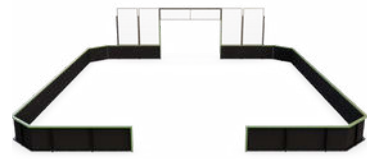

Available in

HPL plaza

L

XL