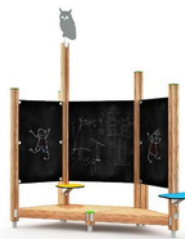

290573M Professor

A charming wooden unit designed for small group learning. The small platforms allow note-taking or doodling, encouraging interactive learning in an intimate setting. The blackboard panels help with communication and encourage creative activities.