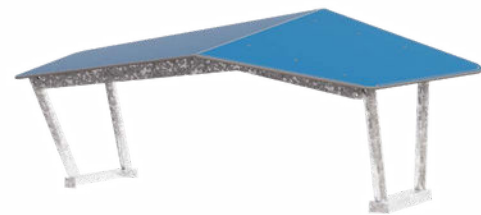

290655

Example custom Fono roof colour

290654 Roof for Cloxx Fono

Roof for Lappset Fono in Cloxx series. The HPL roof panels are Pale green RAL 6021.

290655 Custom Fono roof colour addition

This addition allows changing the default Lappset HPL roof colour to a custom colour. Contact us for the various RAL options.

Power Play with Green Energy

The green energy solution is designed exclusively for powering Lappset Interactive playsets, eliminating the need for expensive and time-consuming mains power installations. Enjoy uninterrupted play all year round while reducing energy costs and your environmental footprint.