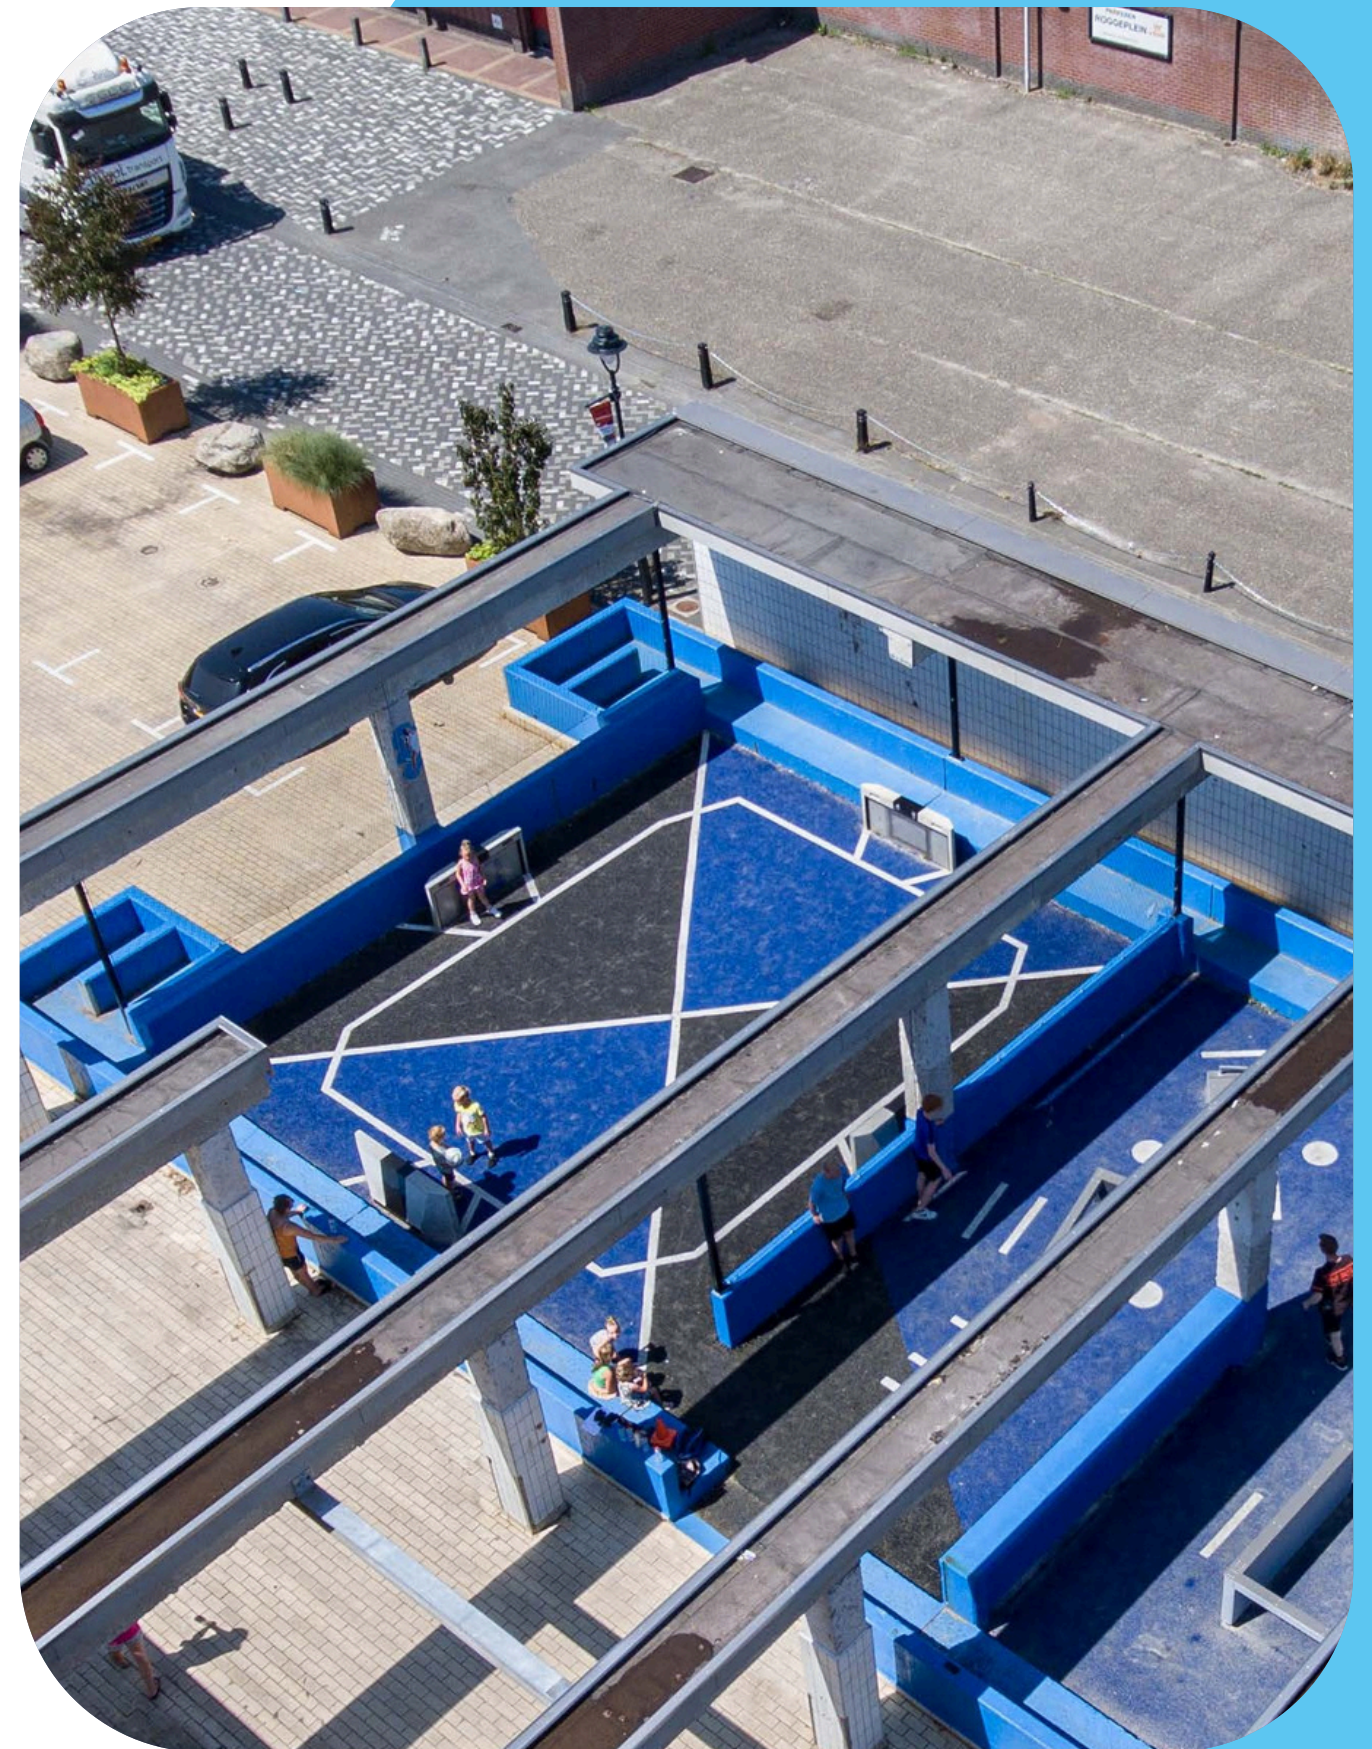

The lower HPL/Grid boarding fence and the wooden Ace Arena fences and boardings are available in surface mount and deep mount.

Do you prefer another installation type? No worries; we are happy to provide you with a custom mount installation solution that best suits your location.