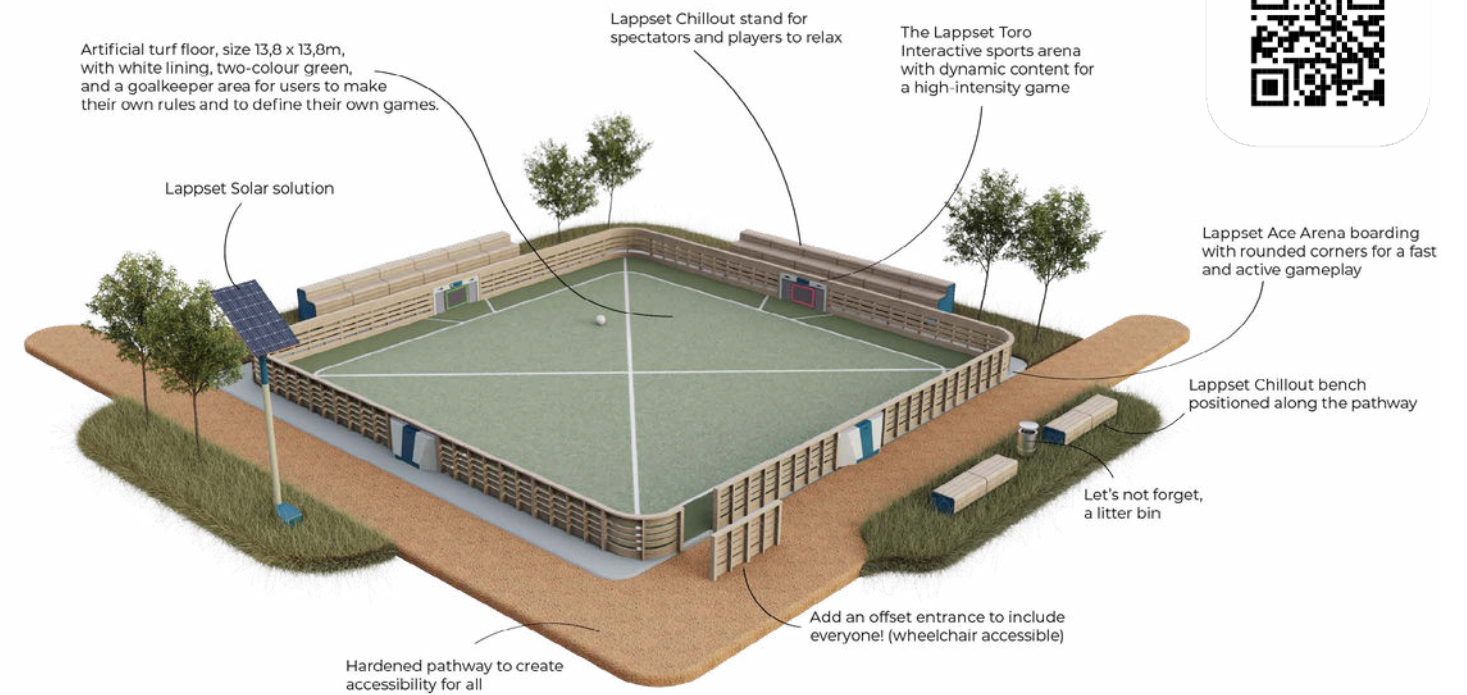

Lappset Toro Recommended Layout

Download Design Template

What It Includes

290400	Toro, Interactive sports arena
290410	Toro Carefree pack
290490	Toro deep mount kit, concrete needed
290445M	Toro Ace Arena L, with entrance
290900	Lappset Solar
290906	Solar deep mount kit, concrete needed
RF3220M	Lappset Chillout Stand*
RF3230M	Lappset Chillout Minipallet*
RF24 85M	Lappset Nestor Litter bin*

*Please refer to the Lappset Park Catalogue for more info and colour options of the Park products