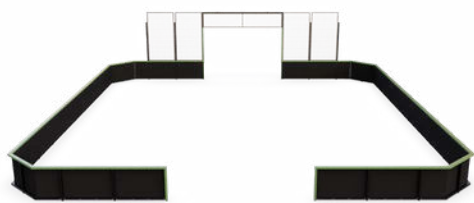

HPL Sutur plaza options (Metal)

290355

Sutur Plaza L, HPL boarding