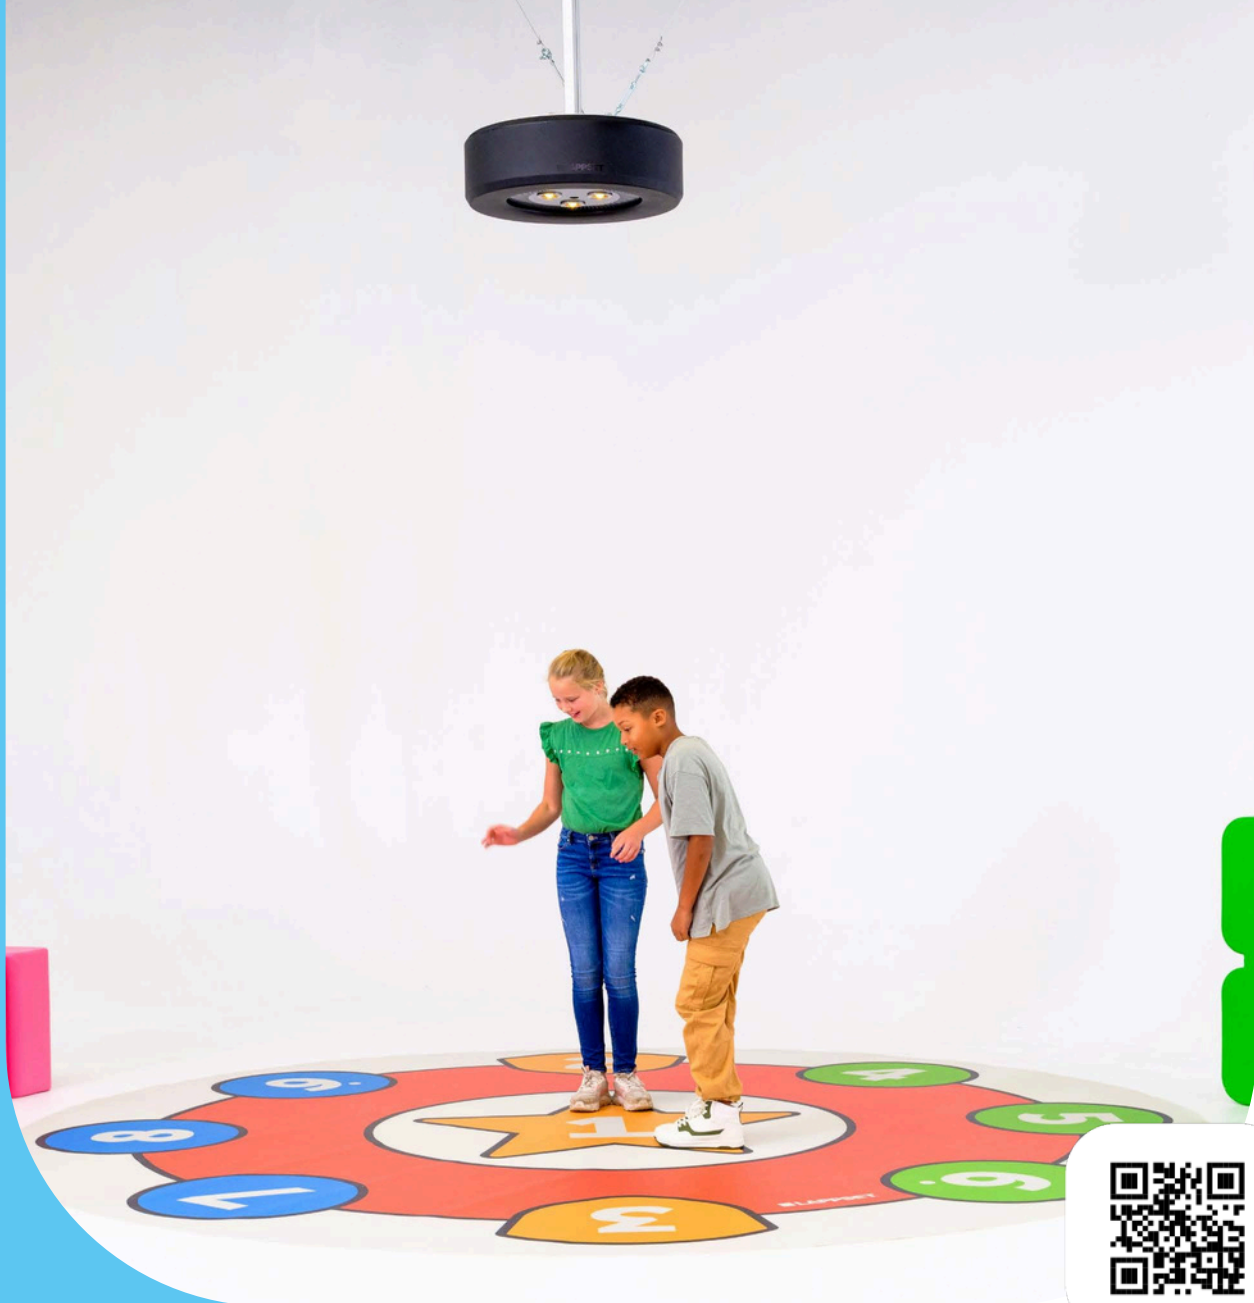

Lappset Luna Interactive dance and play spot

The Luna is the younger sibling of Lappset Sona. It is an inclusive, high-tech playset that brings fun to any indoor space. Luna seamlessly integrates into any environment. Equipped with a movement detection sensor, Luna reacts to every move, fostering collaboration as players dance, play, and explore together. Perfect for play centres, YMCAs, malls, leisure centres, hotels, restaurants, and schools, Luna is fully accessible and supports over ten players at once.