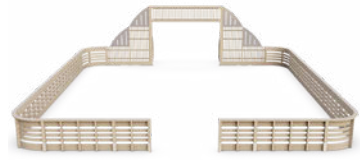

Lappset Sutur

Sutu plaza types

Available in

Wood plaza

Single