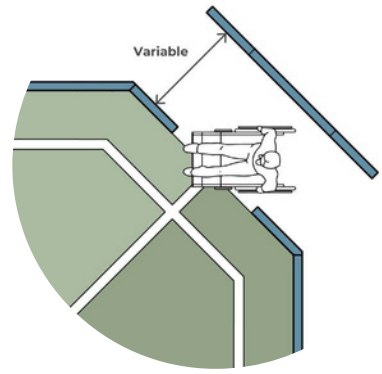

Lappset Toro

Specifications Optional Offset Entrance

Width entrance	1100 mm (HPL and Grid boarding) 1000 mm (Lappset Ace Arena boarding)
Minimal distance offset part	Variable
Dimensions offset part	2,3 x 0,8m (W x H) (default HPL and Grid boarding) Variable (Lappset Ace Arena boarding)

* Not all products are available in every country due to local regulations. Always check with your local sales contact to confirm product availability in your market.

Other options

290480 Custom Toro colour addition

This addition allows changing the default Lappset Toro colour to a custom colour. It changes the colour of the blue metal parts of the Toro goals. It is available in most RAL colours.

290481 Custom boarding colour addition

This addition allows changing the default Lappset Toro boarding colour to a custom colour. It changes the colour of the blue metal parts of the boarding. It is available in most RAL colours.

Power Play with Green Energy

The green energy solution is designed exclusively for powering Lappset Interactive playsets, eliminating the need for expensive and time-consuming mains power installations. Enjoy uninterrupted play all year round while reducing energy costs and your environmental footprint.