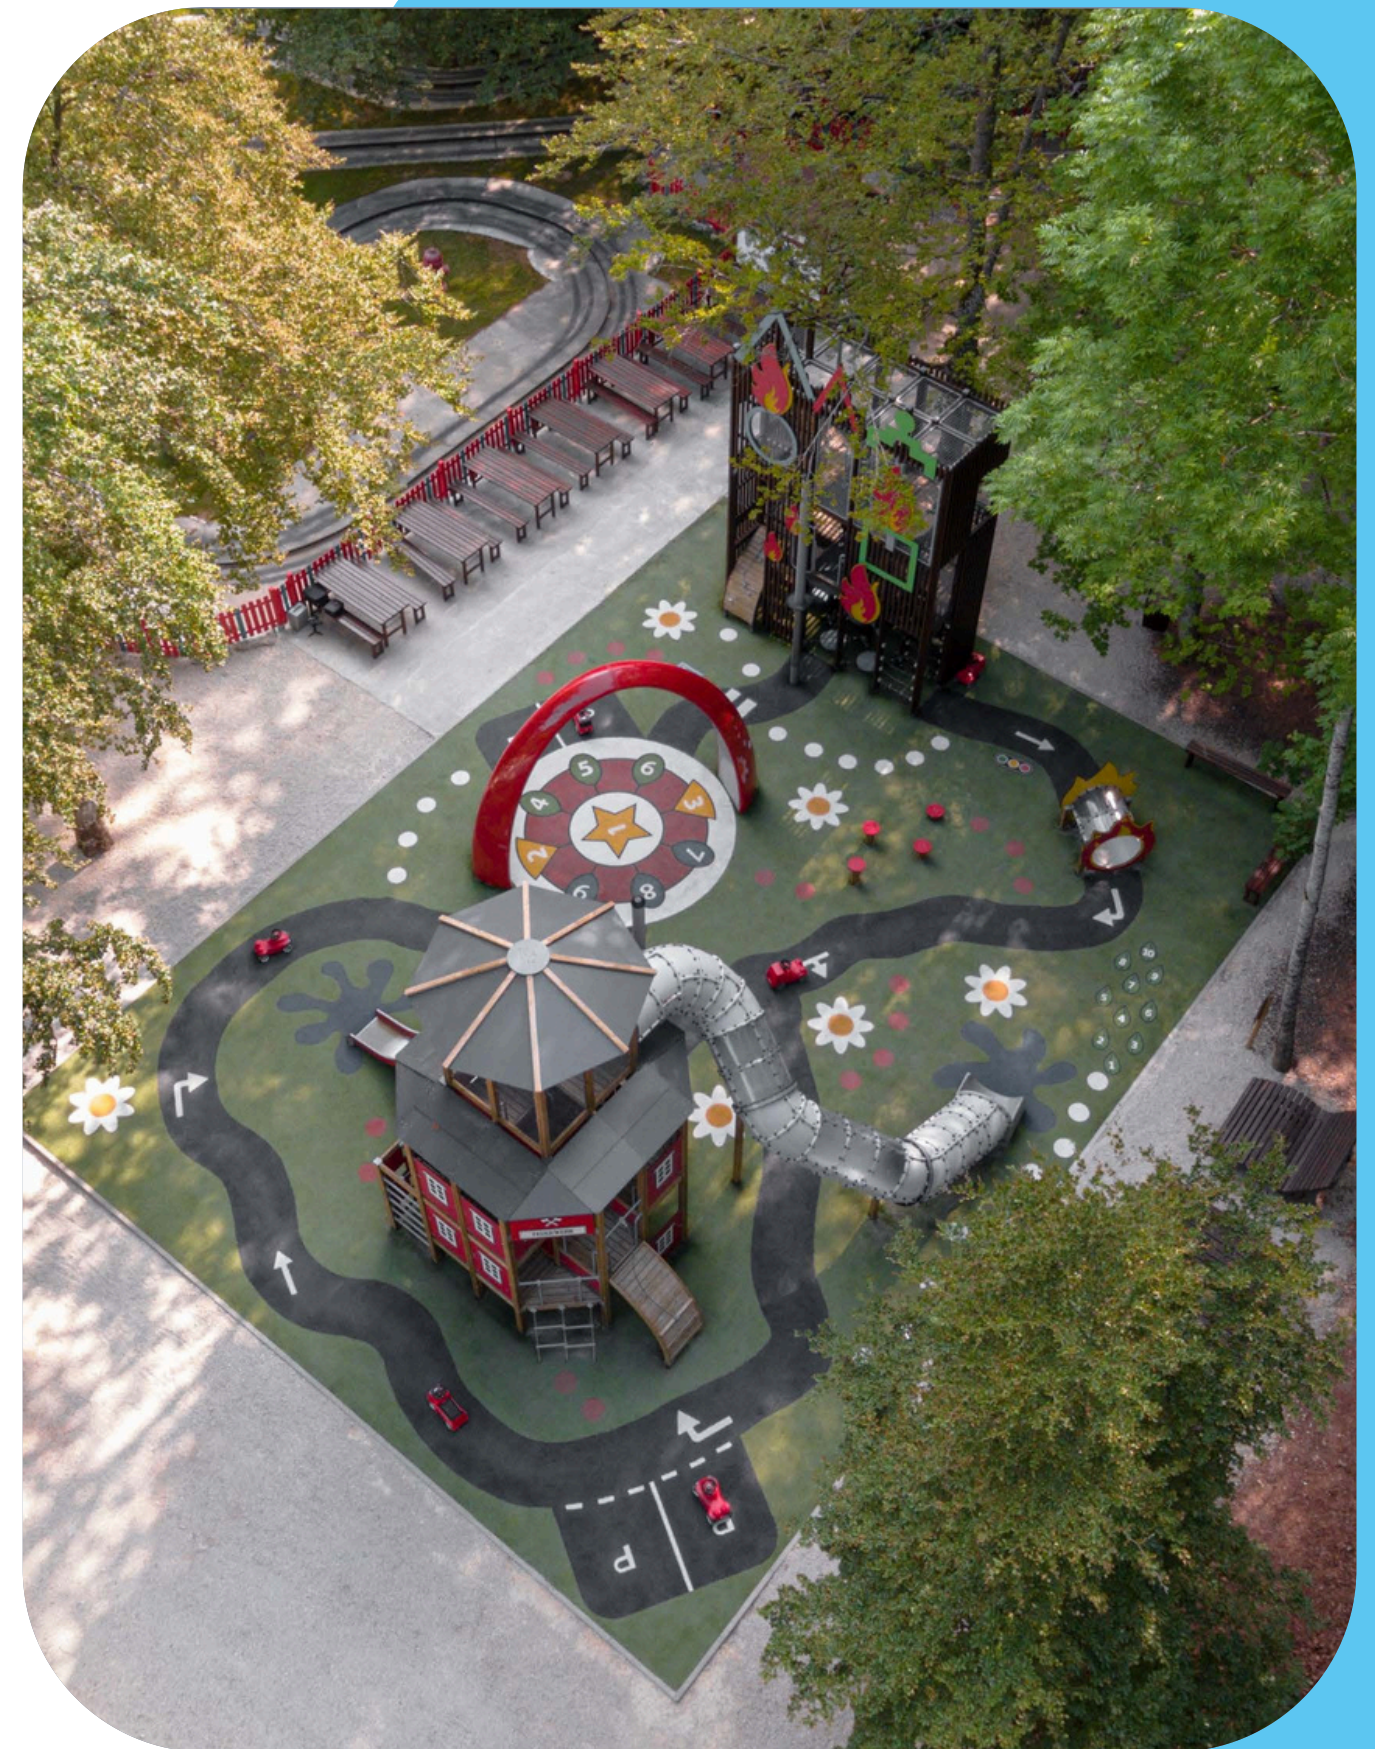

Traumland playground is themed entirely in a fire brigade style. The playground features a Sona with custom fire brigade game, Vertical Maze, and a very cool fire station.