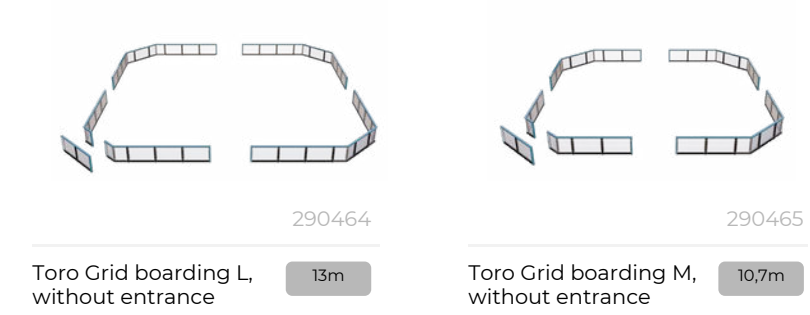

Lappset Toro

Grid Toro boarding options (Metal)