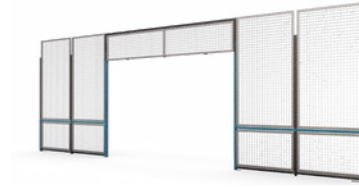

290361

Grid fence L