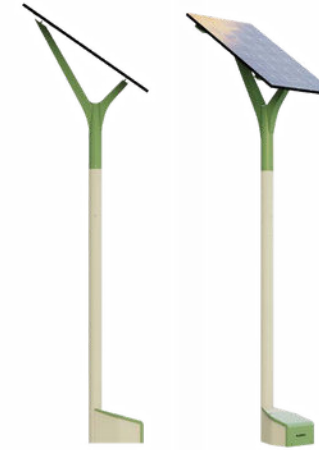

Lappset Solar

Main product

290900
Lappset Solar

The Lappset Solar colour scheme matches the product colour that it is powering.

290901
Lappset Solar in marine grade

Providing extra durability for harsher environments.

Installation options Solar

290906
Solar deep mount kit, concrete needed

This Solar deep mount Kit provides an anchor plate for deep mounting the Solar post using the L-anchors. This is the most common Solar installation type used with concrete poured on-site.

290907
Solar surface mount kit

This Solar surface mount Kit provides an anchor plate for surface mounting the Solar post using chemical anchors (not included). This is a common Solar installation type.