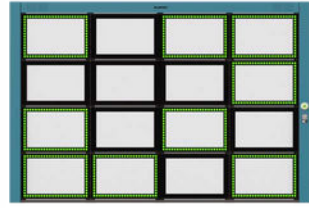

Lappset Sutú

Main product

290300 Sutu, Interactive ball wall

Sutu is an interactive ball wall with impact-sensitive LED panels that respond to every hit, creating a fun, skill-building experience for players of all levels.

290301 Lappset Sutú in marine grade

Providing extra durability for harsher environments.

Azure blue
RAL 5009

Stainless Steel Black
RAL 9005