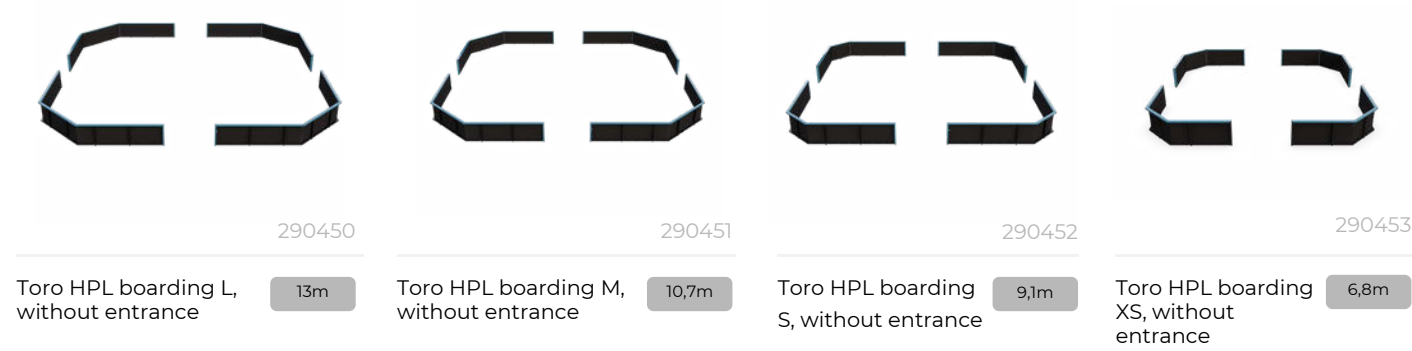

Lappset Toro

HPL Toro boarding options (Metal)

Without entrance*

290450

Toro HPL boarding L, without entrance

Lappset Toro HPL boarding L, size 13 x 13 m (42' 7 3/4" x 42' 7 3/4") (width x length). In this variant, the boarding is entirely closed to maximise the gameplay. To enter the arena, users have to climb the boarding. When an entrance is preferred, please check the variants that offer an offset entrance for easy access for everyone.

290451

Toro HPL boarding M, without entrance

Lappset Toro HPL boarding M, size 10,7 x 10,7 m (35' 1 1/4" x 35' 1 1/4") (width x length). In this variant, the boarding is entirely closed to maximise the gameplay. To enter the arena, users have to climb the boarding. When an entrance is preferred, please check the variants that offer an offset entrance for easy access for everyone.

290452

Toro HPL boarding S, without entrance

Lappset Toro HPL boarding S, size 9,1 x 9,1 m (29' 10 1/4" x 29' 10 1/4") (width x length). In this variant, the boarding is entirely closed to maximise the gameplay. To enter the arena, users have to climb the boarding. When an entrance is preferred, please check the variants that offer an offset entrance for easy access for everyone.

290453 Toro HPL boarding XS, without entrance

Lappset Toro HPL boarding XS, size 6,8 x 6,8 m (22' 3 3/4" x 22' 3 3/4") (width x length). In this variant, the boarding is entirely closed to maximise the gameplay. To enter the arena, users have to climb the boarding. When an entrance is preferred, please check the variants that offer an offset entrance for easy access for everyone.