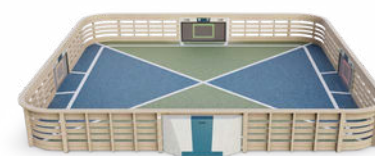

290443M/290400

With floor