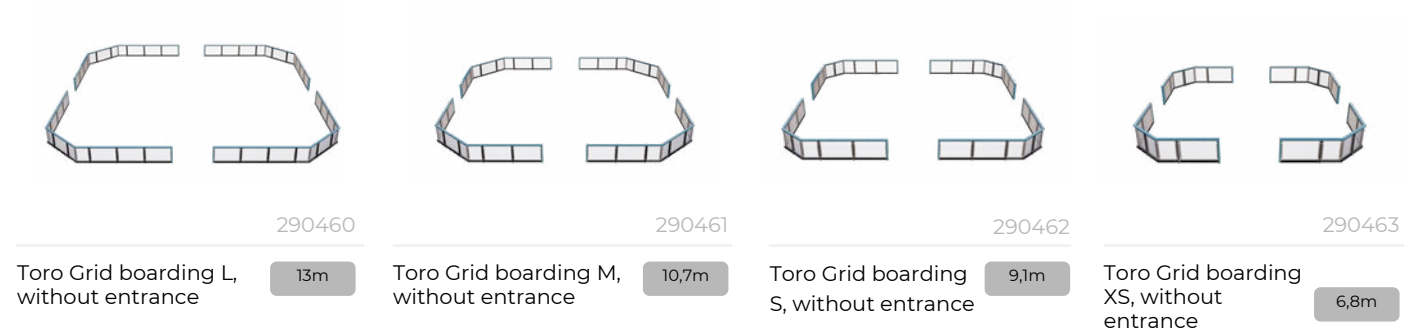

Lappset Toro

Grid Toro boarding options (Metal)