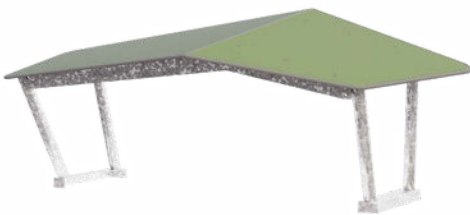

290654

Roof for Cloxx Fono