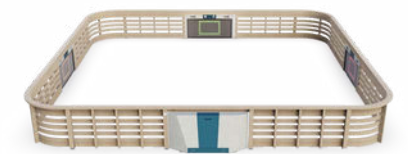

290443M/290400

With Toro