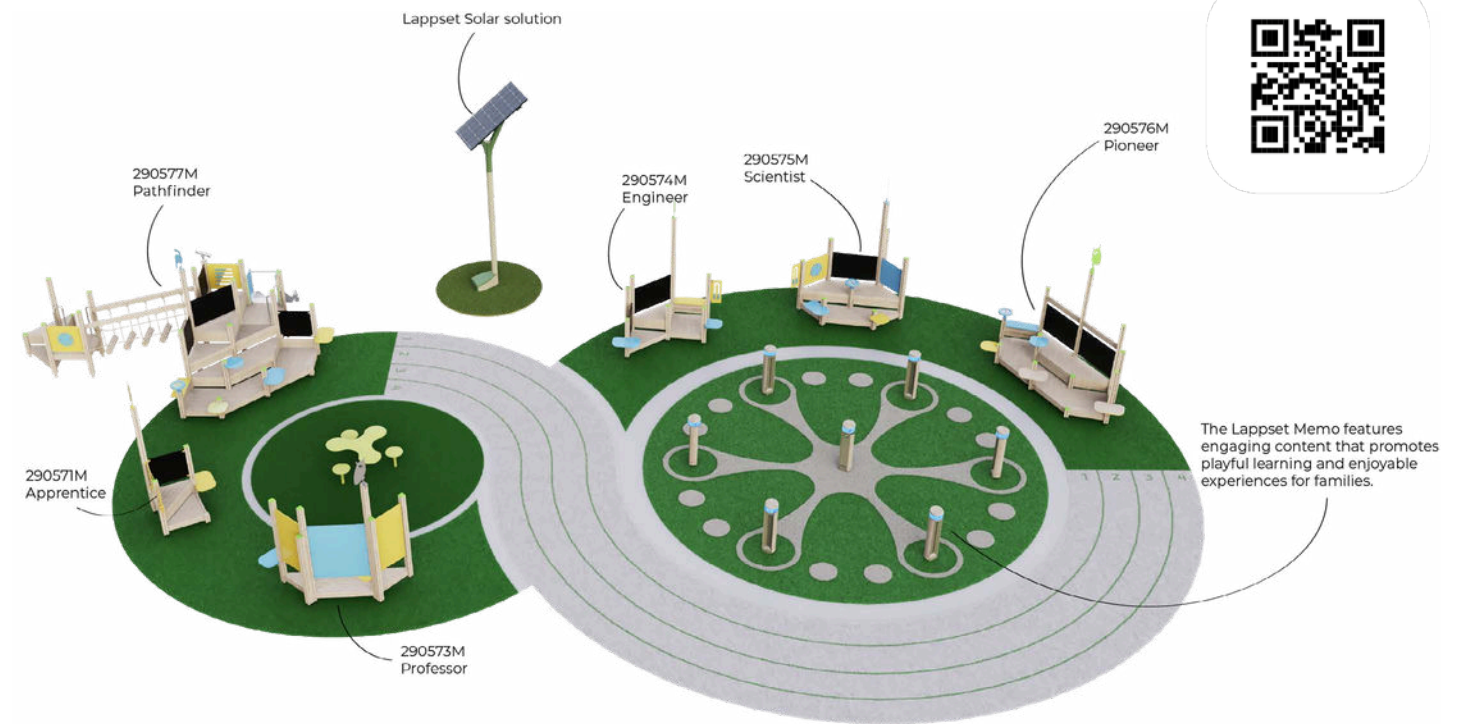

Lappset Outdoor Classroom Recommended Layout

Download Design Template

What It Includes

290500	Memo, Interactive play pillars
290510	Memo Carefree pack
290520	Turf Memo floor, 24 mm
290522	Custom colour turf Memo floor, 24 mm
290590	Memo deep mount kit, concrete needed
290900	Lappset Solar
290906	Solar deep mount kit, concrete needed
290571M	Apprentice
290573M	Professor
290574M	Engineer
290575M	Scientist
290567M	Pioneer
290577M	Pathfinder
J31934M	Nico