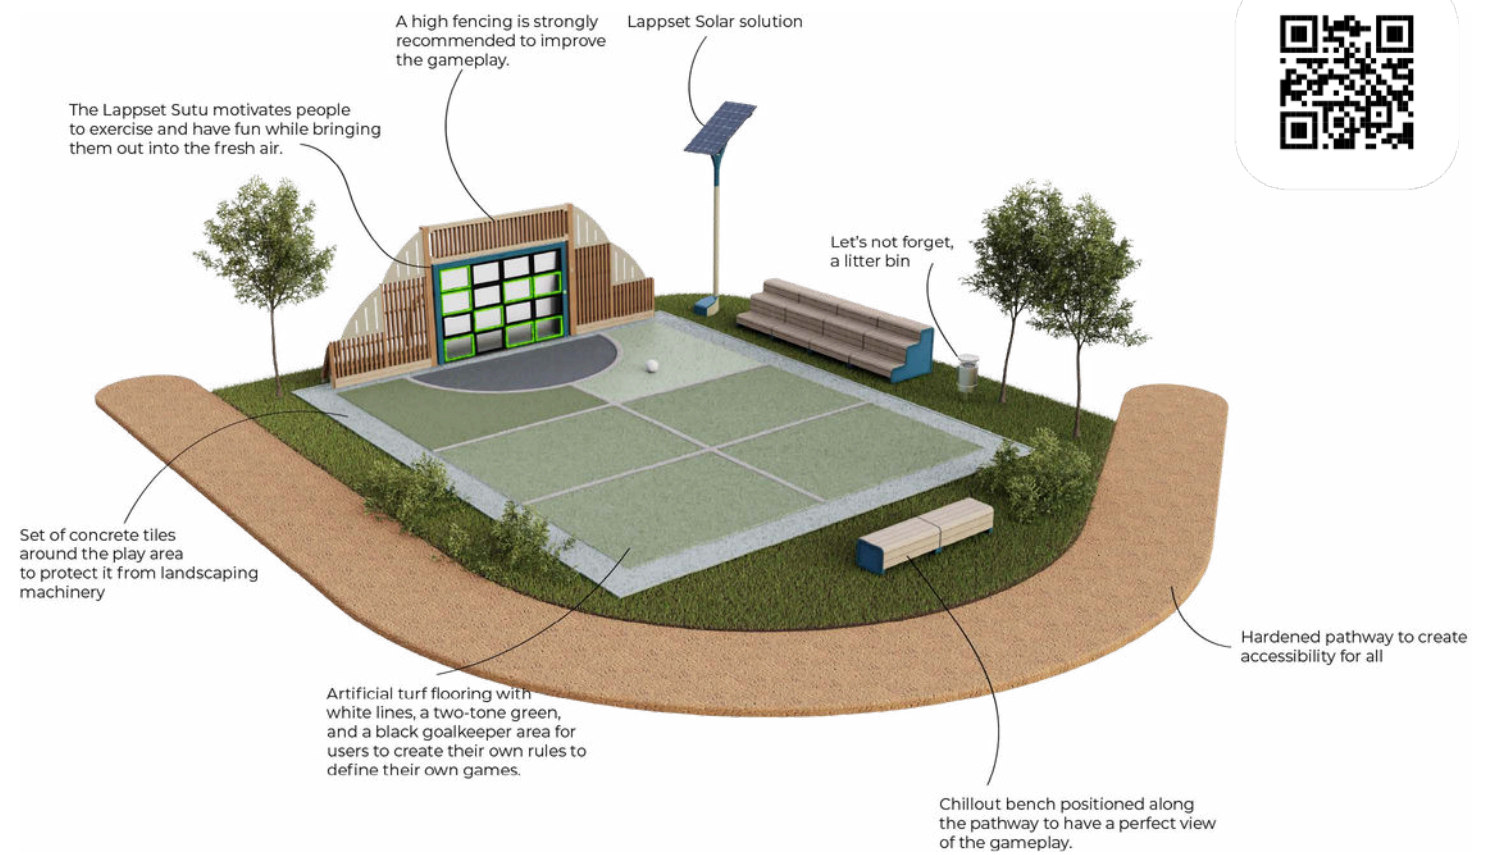

Lappset Sutu Recommended Layout

Download Design Template

What It Includes

290300	Sutu, Interactive ball wall
290310	Sutu Carefree pack
290390	Sutu deep mount kit, concrete needed
290340M	Ace Arena Sutur fence
290900	Lappset Solar
290906	Solar deep mount kit, concrete needed
RF3220M	Lappset Chillout Stand*
RF3230M	Lappset Chillout Minipallet*
RF24 85M	Lappset Nestor Litter bin*
	*Please refer to the Lappset Park Catalogue for more info and colour options of the Park products