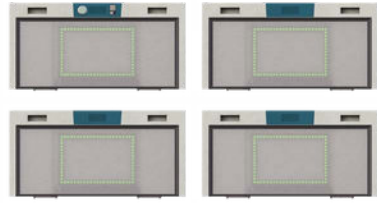

Lappset Toro

Main product

290400 Toro, Interactive sports arena

Toro is an innovative, interactive sports arena with four goals per side, designed for fast-paced, immersive gameplay that keeps players constantly engaged.

290401 Toro in marine grade

Providing extra durability for harsher environments.

- **Azure blue**
  RAL 5009
- **Concrete Grey**