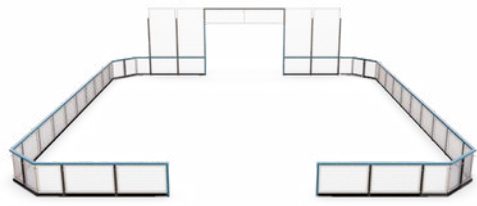

Lappset Sutú

Grid Sutú fencing options (Metal)

290365

Sutú Plaza L, grid boarding