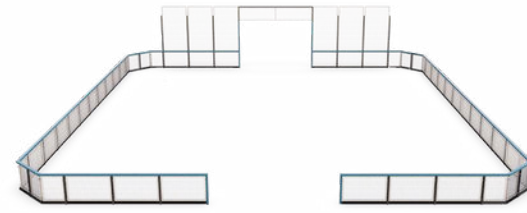

290366

Sutú Plaza XL, grid boarding

290365

Sutú Plaza L, grid boarding

Lappset Sutú Plaza L, with grid boarding and fence, size 10,7m x 12m (35' 1 1/4" x 39' 4 1/2") (width x length). The high fence is only available in deep mount. The lower boarding fence is available in surface mount and deep mount.

290366

Sutú Plaza XL, grid boarding

Lappset Sutú Plaza XL, with grid boarding and fence, size 13,0 m x 14,3 m (42' 7 3/4" x 46' 11") (width x length). The high fence is only available in deep mount. The lower boarding fence is available in surface mount and deep mount.