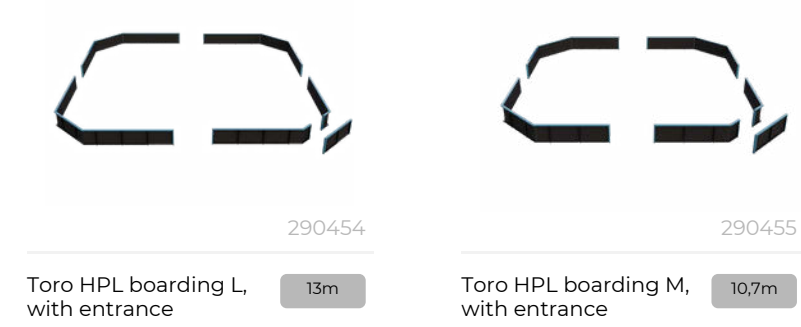

HPL Toro boarding options (Metal)

With entrance

290454

Toro HPL boarding L, with entrance

Lappset Toro HPL boarding L, size 13 x 13 m (42' 7 3/4" x 42' 7 3/4") (width x length). In this variant, the boarding has an offset entrance for easy access for everyone.

290455

Toro HPL boarding M, with entrance

Lappset Toro HPL boarding M, size 10,7 x 10,7 m (35' 1 1/4" x 35' 1 1/4") (width x length). In this variant, the boarding has an offset entrance for easy access for everyone.