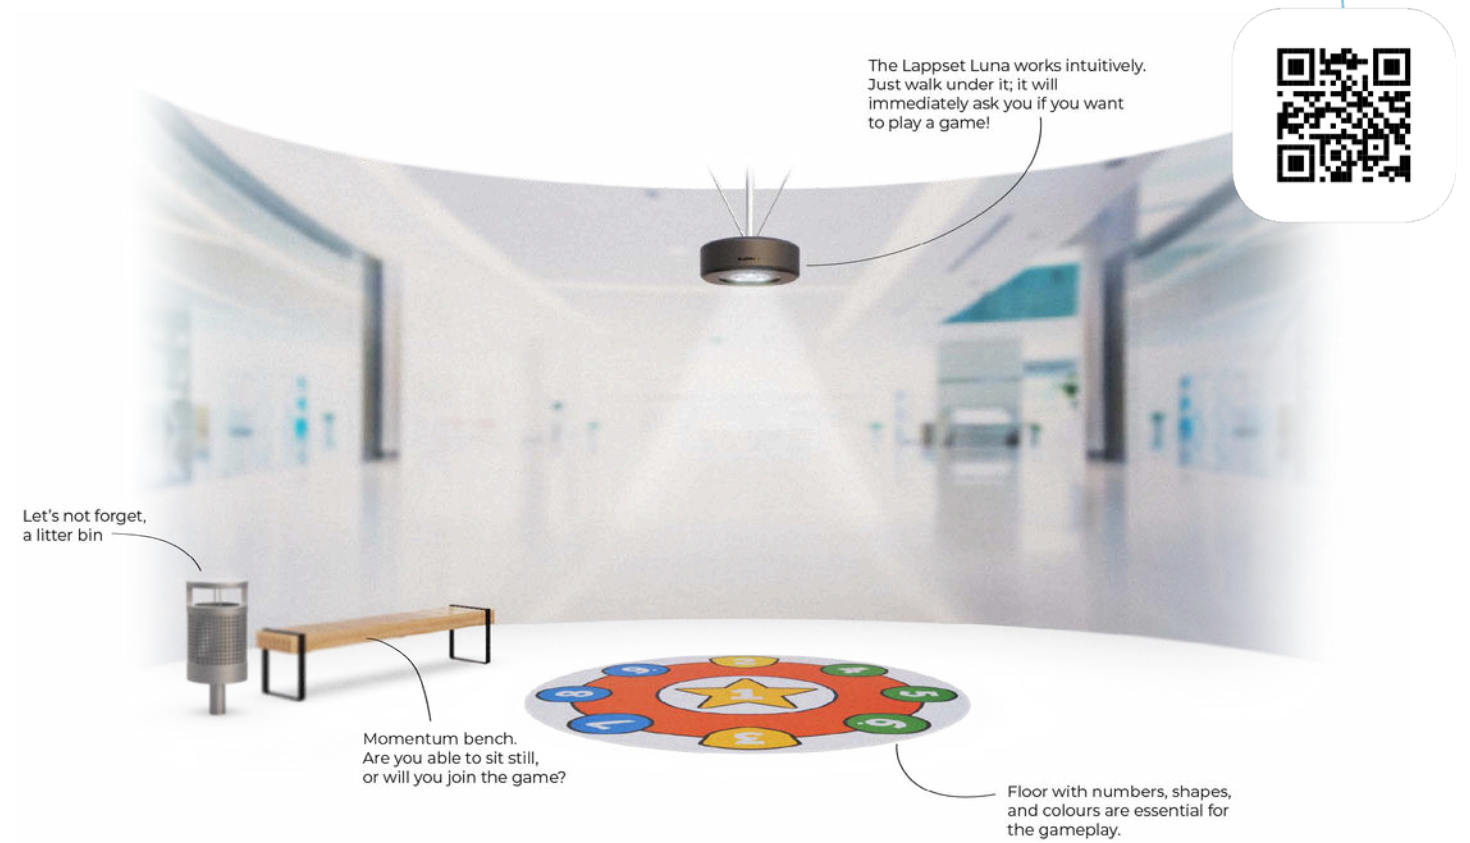

Lappset Luna Recommended Layout

Download Design Template

What It Includes

290200	Luna, Interactive dance and play spot
290210	Luna Carefree pack
290222	Vinyl Luna floor (indoor)
290290	Luna ceiling mount
290291	Luna adapter for H or I beam mount
290292	Bracket extension starting section
290293	Bracket extension piece
290295	Stabilization Cable Set for 290291
061100M	Momentum Bench*
NF2485	Lappset Nestor Litter bin*
	*Please refer to the Lappset Park Catalogue for more info and colour options of the Park products