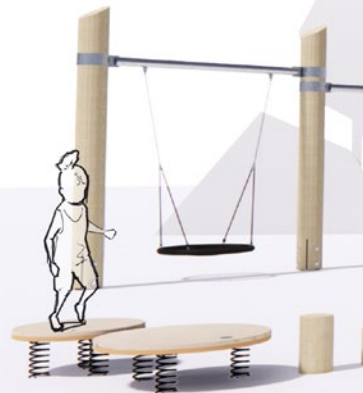

A large, multi-level wooden playground structure with blue slides and a child climbing. The structure is made of light-colored wood with blue vertical slats. A child is sitting on a wooden platform, and another child is walking on the ground below. The background shows palm trees and a clear sky.

COLLECTIONS

Earthscape Collections offers ready-to-specify timber playground solutions. These high quality wood structures that are more cost efficient than Custom pieces and are available through dealer partners across Canada and the United States.

collections.earthscapeplay.com