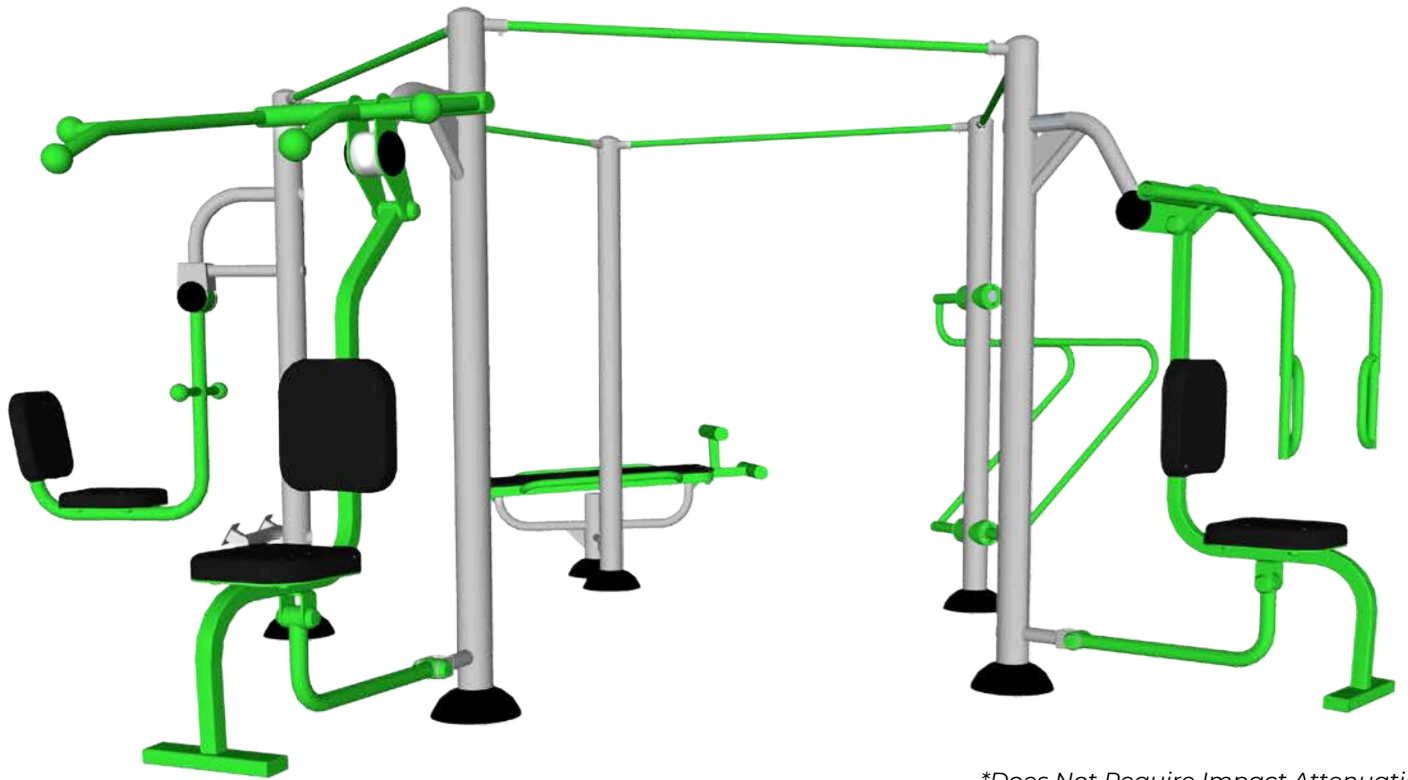

Limited Space?

CP1
CagePod-1

*Requires Impact Attenuating Surfacing
Fall Height: 84"

CP2
CagePod-2

*Requires Impact Attenuating Surfacing
Fall Height: 102"

ExoPod

**Does Not Require Impact Attenuating Surfacing*