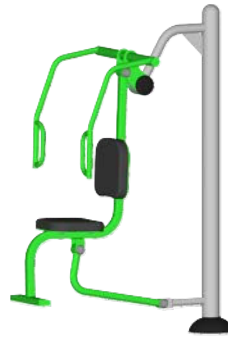

Push-Up / Dip Station

**Does Not Require Impact Attenuating Surfacing*

SSUB

Sit-Up Bench

**Does Not Require Impact Attenuating Surfacing*

TS

Twist & Step

**Does Not Require Impact Attenuating Surfacing*

BE

Back Extension

**Does Not Require Impact Attenuating Surfacing*

SLP

2-Person Leg Press

**Does Not Require Impact Attenuating Surfacing*

PDC

Lat Pull Down

**Does Not Require Impact Attenuating Surfacing*

SCP

Chest Press

**Does Not Require Impact Attenuating Surfacing*

BB

Balance Beams

**Requires Impact Attenuating Surfacing*
Fall Height: 16"

Wheelchair Accessible