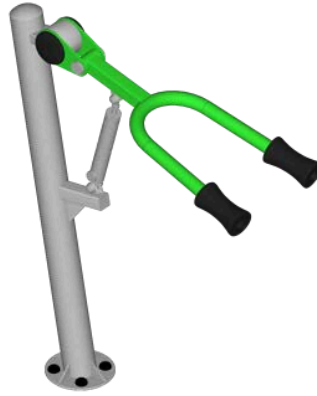

**Does Not Require Impact Attenuating Surfacing*

CUB

WC Accessible 2-Person Pull-Up Bars

**Requires Impact Attenuating Surfacing*
Fall Height: 75"

Adjustable Resistance

RS
Stepper

**Does Not Require Impact
Attenuating Surfacing*

RSS
Squat Machine

**Does Not Require Impact
Attenuating Surfacing*

RSP
Vertical Press

**Does Not Require Impact
Attenuating Surfacing*

RCP
Chest Press

**Does Not Require Impact
Attenuating Surfacing*

RTP
Tricep Press