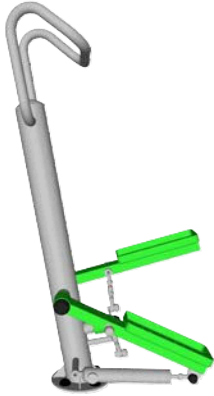

**Does Not Require Impact Attenuating Surfacing*

CUB

WC Accessible 2-Person Pull-Up Bars

**Requires Impact Attenuating Surfacing*
Fall Height: 75"

Adjustable Resistance

RS
Stepper

**Does Not Require Impact
Attenuating Surfacing*

RSS
Squat Machine

**Does Not Require Impact
Attenuating Surfacing*

RSP
Vertical Press

**Does Not Require Impact
Attenuating Surfacing*

RCP
Chest Press

**Does Not Require Impact
Attenuating Surfacing*

RTP
Tricep Press