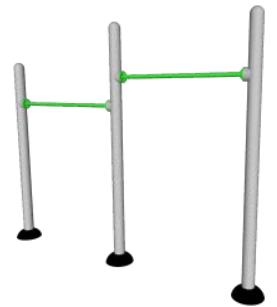

DAPB

WC Accessible Arm/Foot Wheel

**Does Not Require Impact Attenuating Surfacing*

DC

WC Accessible Chest Press/Lat Combo

**Does Not Require Impact Attenuating Surfacing*

DTCS

WC Accessible T'ai Chi Spinners

**Does Not Require Impact Attenuating Surfacing*

CUB

WC Accessible 2-Person Pull-Up Bars

**Requires Impact Attenuating Surfacing*
Fall Height: 75"

Adjustable Resistance

RS
Stepper

**Does Not Require Impact
Attenuating Surfacing*