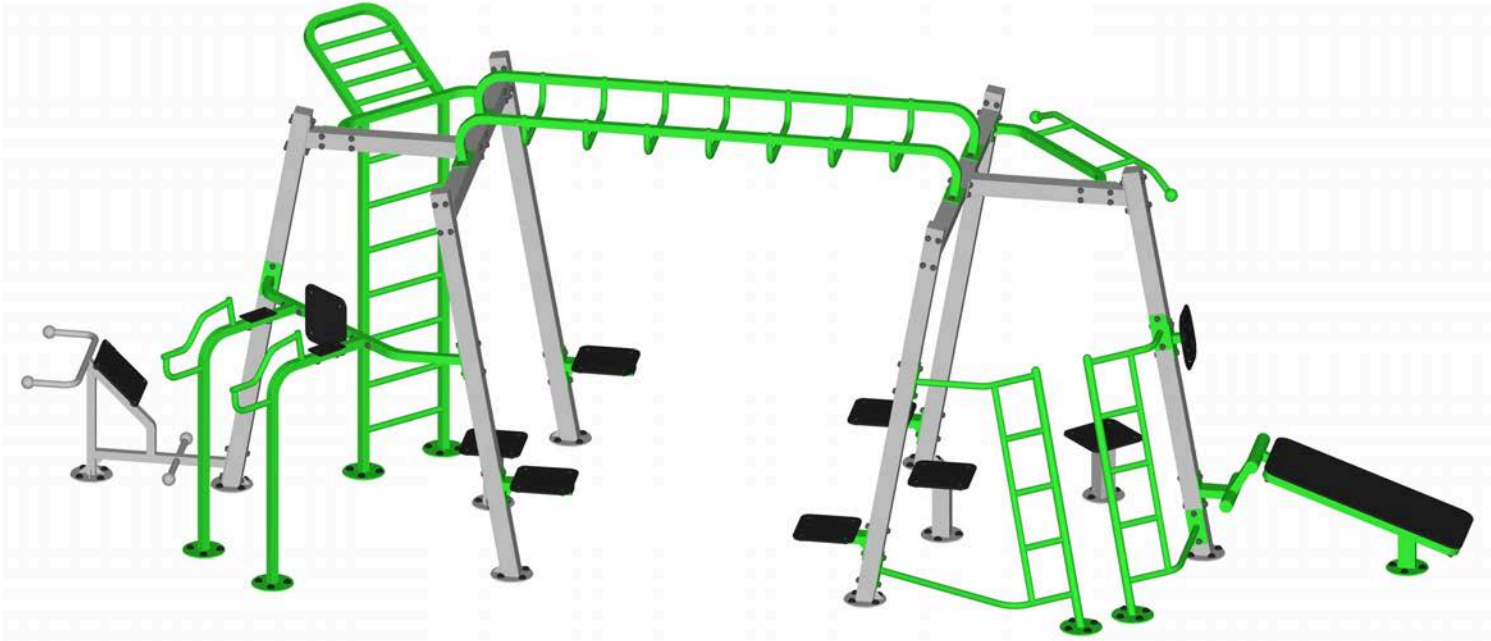

RSS
Squat Machine

**Does Not Require Impact
Attenuating Surfacing*

RSP
Vertical Press

**Does Not Require Impact
Attenuating Surfacing*

RCP
Chest Press

**Does Not Require Impact
Attenuating Surfacing*

RTP
Tricep Press

**Does Not Require Impact
Attenuating Surfacing*

*Requires Impact Attenuating Surfacing
Fall Height: 102"

11

Stations

Variable Push-Up Station | (4) Step-Up Platforms
Overhead Climber | Knee Lift/Dip Station | Back Extension
Decline Sit-Up Bench | Variable Pull-Up | Swedish Ladder